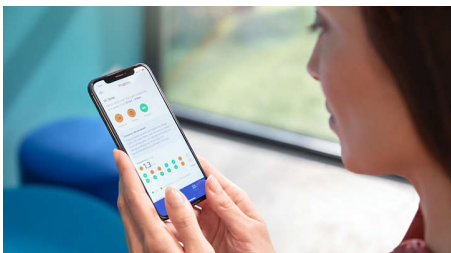

Progress Report

ExpertClean gives you the guidance you need to improve and maintain healthy brushing habits in between dentist checkups. Built-in

smart sensors let you know when you're using too much pressure, and by connecting your brushing experience to the Sonicare app, a personalized Progress Report helps you stay on track, to see how much you've improved over time.