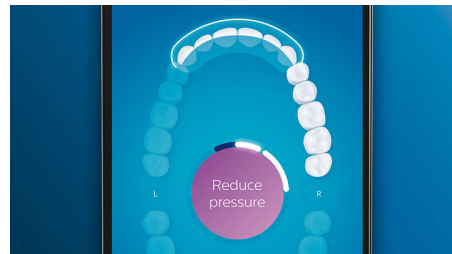

Highlights

Say goodbye to plaque

Click on the C3 Premium Plaque Control brush head to experience our deepest clean. With soft flexible sides, the bristles contour to the shape of each tooth's surface to provide 4x more surface contact*** and remove up to 10x more plaque from hard-to-reach areas*.

Never miss a spot

The Philips Sonicare app lets you know when you've achieved a thorough clean, and coaches you to be a better, more mindful brusher.

TouchUp feature

If you happen to miss a spot while brushing your teeth, your app's TouchUp feature will show you. You can then go back for a second pass, and be confident you are getting a complete clean, every time.

Focus areas and goal-setting

Any trouble areas your dentist has pointed out? We'll highlight them on your in-app 3D mouth map, and remind you to pay extra attention to these areas.

Too much pressure?

You might not notice when you brush too hard, but your DiamondClean Smart will. If you use too much pressure, the light ring on the end of your handle will flash. This is a gentle reminder to ease off the pressure, and let your brush head do the work. 7 out of 10 people found this feature helped them become a better brusher.

Easy does it

With an electric toothbrush, you let the brush do the work. We've built a scrubbing sensor into your handle as a gentle reminder to

reduce scrubbing. This way, you can improve your technique and get a gentler, more effective clean.