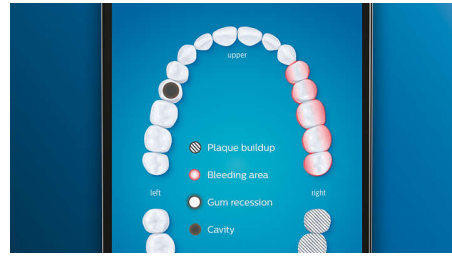

Highlights

Say goodbye to plaque

Click on the C3 Premium Plaque Control brush head to experience our deepest clean. With soft flexible sides, the bristles contour to the shape of each tooth's surface to provide 4x more surface contact*** and remove up to 10x more plaque from hard-to-reach areas*.

Never miss a spot

The Philips Sonicare app lets you know when you've achieved a thorough clean, and coaches you to be a better, more mindful brusher.

TouchUp feature

If you happen to miss a spot while brushing your teeth, your app's TouchUp feature will show you. You can then go back for a second pass, and be confident you are getting a complete clean, every time.

Focus areas and goal-setting

Any trouble areas your dentist has pointed out? We'll highlight them on your in-app 3D mouth map, and remind you to pay extra attention to these areas.

Too much pressure?

You might not notice when you brush too hard, but your DiamondClean Smart will. If you use too much pressure, the light ring on the end of your handle will flash. This is a gentle reminder to ease off the pressure, and let your brush head do the work. 7 out of 10 people found this feature helped them become a better brusher.

Easy does it

With an electric toothbrush, you let the brush do the work. We've built a scrubbing sensor into your handle as a gentle reminder to

reduce scrubbing. This way, you can improve your technique and get a gentler, more effective clean.