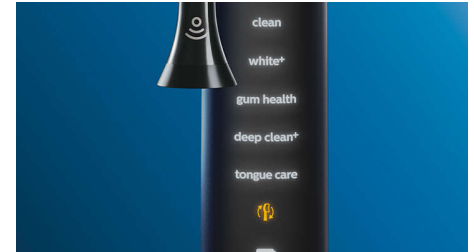

Focus areas and goal-setting

Any trouble areas your dentist has pointed out? We'll highlight them on your in-app 3D mouth map, and remind you to pay extra attention to these areas.

Too much pressure?

You might not notice when you brush too hard, but your DiamondClean Smart will. If you use too much pressure, the light ring on the end of your handle will flash. This is a gentle reminder to ease off the pressure, and let your brush head do the work. 7 out of 10 people found this feature helped them become a better brusher.

Easy does it

With an electric toothbrush, you let the brush do the work. We've built a scrubbing sensor into your handle as a gentle reminder to

reduce scrubbing. This way, you can improve your technique and get a gentler, more effective clean.

BrushSync mode pairing

Wondering which mode and intensity you should use? Wonder no longer. A microchip in your brush head tells your DiamondClean Smart which one you're using. So if you click on a gum-care brush head, for example, your toothbrush knows to select the optimal mode and intensity to provide a gentle yet effective care for your gums. All you need to do is to press the power button.