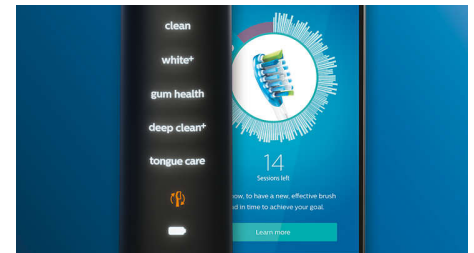

Smart replacement reminders

Brush heads wear-out over time and become less effective at removing plaque. With smart brush head recognition you'll never lose track of when to replace your brush head. Your toothbrush tracks how long and hard you've brushed with each brush head, and will alert you when it's time to replace. You can also monitor the lifetime of your brush heads in the Philips Sonicare app, and even order replacements so you're never caught short.