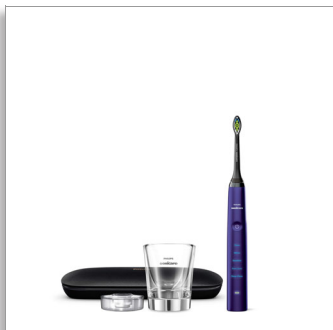

Philips Sonicare
DiamondClean
Sonic electric toothbrush

5 modes

1 brush head
1 travel case
with Deep Clean mode

HX9371/71

Whiter, healthier teeth for life

Best Philips Sonicare whitening sonic toothbrush

Philips Sonicare's best whitening in our most elegant sonic electric toothbrush. Switch to Philips Sonicare.

- Premium charging glass and travel case

PHILIPS

sonicare

Sonic electric toothbrush
5 modes 1 brush head, 1 travel case, with Deep Clean mode

HX9371/71

Highlights

Up to 2x whiter teeth

Click on our DiamondClean brush head to gently yet effectively remove surface stains. Densely packed central stain removal bristles work hard to make your smile 2x whiter in just 7 days.*