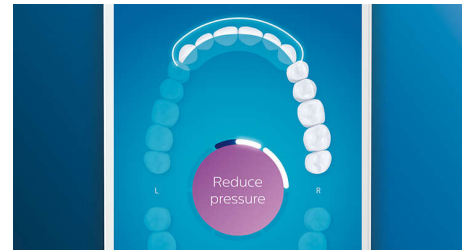

Smart replacement reminders

Brush heads wear-out over time and become less effective at removing plaque. With smart brush head recognition you'll never lose track of when to replace your brush head. Your toothbrush tracks how long and hard you've brushed with each brush head, and will alert you when it's time to replace. You can also monitor the lifetime of your brush heads in the Philips Sonicare app, and even order replacements so you're never caught short.

Focus areas and goal-setting

Any trouble areas your dentist has pointed out? We'll highlight them on your in-app 3D mouth map, and remind you to pay extra attention to these areas.

Too much pressure?

You might not notice when you brush too hard, but your DiamondClean Smart will. If you use too much pressure, the light ring at the end of your handle will flash. This is a gentle reminder to ease off the pressure, and let your brush head do the work. 7 out of 10 people found this feature helped them become a better brusher.