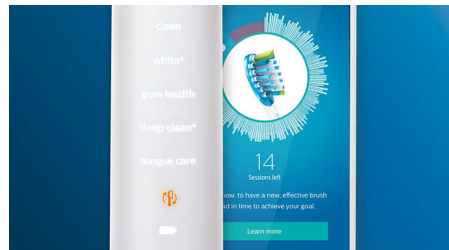

4 modes, 3 intensity settings

With DiamondClean Smart you get the full works. Our 3 intensity settings let you boost your clean, and our 4 modes cover all your brushing needs; Clean mode for exceptional daily cleaning, White+ to remove stains, Deep Clean+ for an invigorating deep clean, and Gum Health to gently clean along your gum line.

Never miss a spot

The Philips Sonicare app lets you know when you've achieved a thorough clean, and coaches you to be a better, more mindful brusher.

TouchUp feature

If you happen to miss a spot while brushing your teeth, your app's TouchUp feature will show you. You can then go back for a second pass, and be confident you are getting a complete clean, every time.

Smart replacement reminders

Brush heads wear-out over time and become less effective at removing plaque. With smart brush head recognition you'll never lose track of when to replace your brush head. Your toothbrush tracks how long and hard you've brushed with each brush head, and will alert you when it's time to replace. You can also monitor the lifetime of your brush heads in the Philips Sonicare app, and even order replacements so you're never caught short.

Focus areas and goal-setting

Any trouble areas your dentist has pointed out? We'll highlight them on your in-app 3D mouth map, and remind you to pay extra attention to these areas.

Too much pressure?

You might not notice when you brush too hard, but your DiamondClean Smart will. If you use too much pressure, the light ring at the end of your handle will flash. This is a gentle reminder to ease off the pressure, and let your brush head do the work. 7 out of 10 people found this feature helped them become a better brusher.