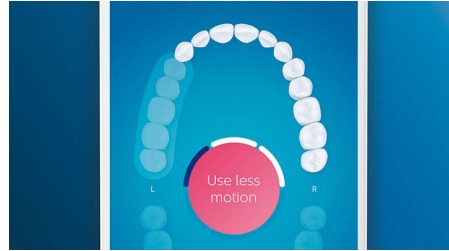

Never miss a spot

The Philips Sonicare app lets you know when you've achieved a thorough clean, and coaches you to be a better, more mindful brusher.