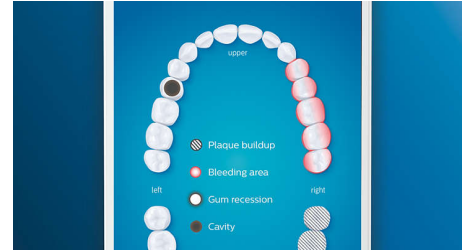

4 modes, 3 intensity settings

With DiamondClean Smart you get the full works. Our 3 intensity settings let you boost your clean, and our 4 modes cover all your brushing needs; Clean mode for exceptional daily cleaning, White+ to remove stains, Deep Clean+ for an invigorating deep clean, and Gum Health to gently clean along your gum line.

Never miss a spot

The Philips Sonicare app lets you know when you've achieved a thorough clean, and coaches you to be a better, more mindful brusher.

TouchUp feature

If you happen to miss a spot while brushing your teeth, your app's TouchUp feature will show you. You can then go back for a second pass, and be confident you are getting a complete clean, every time.

Smart replacement reminders

Brush heads wear-out over time and become less effective at removing plaque. With smart brush head recognition you'll never lose track of when to replace your brush head. Your toothbrush tracks how long and hard you've brushed with each brush head, and will alert you when it's time to replace. You can also monitor the lifetime of your brush heads in the Philips Sonicare app, and even order replacements so you're never caught short.

Focus areas and goal-setting

Any trouble areas your dentist has pointed out? We'll highlight them on your in-app 3D mouth map, and remind you to pay extra attention to these areas.

Too much pressure?

You might not notice when you brush too hard, but your DiamondClean Smart will. If you use too much pressure, the light ring at the end of your handle will flash. This is a gentle reminder to ease off the pressure, and let your brush head do the work. 7 out of 10 people found this feature helped them become a better brusher.