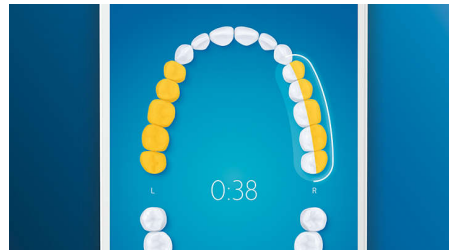

Up to 7x healthier gums*

Focus on improving your gum health with the G3 Premium Gum Care brush head. Its smaller size and targeted gum line bristles make it the perfect way to keep this area gum disease free. People who use this brush head have up to 100% less gum inflammation* and up to 7x healthier gums in just two weeks.*

4 modes, 3 intensity settings

With DiamondClean Smart you get the full works. Our 3 intensity settings let you boost your clean, and our 4 modes cover all your brushing needs; Clean mode for exceptional daily cleaning, White+ to remove stains, Deep Clean+ for an invigorating deep clean, and Gum Health to gently clean along your gum line.

Never miss a spot

The Philips Sonicare app lets you know when you've achieved a thorough clean, and coaches you to be a better, more mindful brusher.

TouchUp feature

If you happen to miss a spot while brushing your teeth, your app's TouchUp feature will show you. You can then go back for a second pass, and be confident you are getting a complete clean, every time.

Focus areas and goal-setting

Any trouble areas your dentist has pointed out? We'll highlight them on your in-app 3D mouth map, and remind you to pay extra attention to these areas.

Too much pressure?

You might not notice when you brush too hard, but your DiamondClean Smart will. If you use too much pressure, the light ring at the end of your handle will flash. This is a gentle reminder to ease off the pressure, and let your brush head do the work. 7 out of 10 people found this feature helped them become a better brusher.