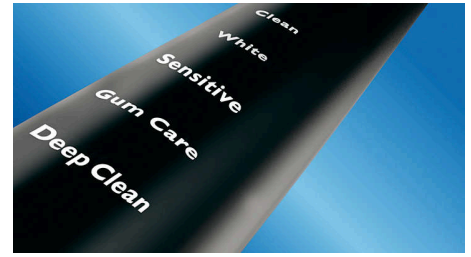

Extra deep cleaning

Our Deep Clean mode means you can really focus on specific areas, paying them extra attention. We've combined our unique brush head motion with an extended 3 minutes of brushing time so your teeth get a truly deep clean.