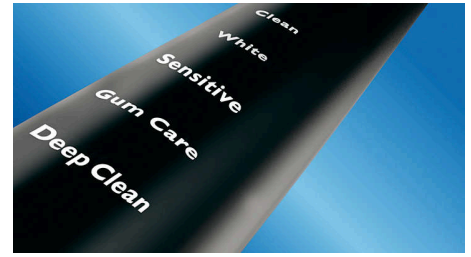

DiamondClean

Sonic electric toothbrush

HX9353/80

Highlights

Up to 2x whiter teeth

Click on our DiamondClean brush head to gently yet effectively remove surface stains. Densely packed central stain removal bristles work hard to make your smile 2x whiter in just 7 days.*

Say goodbye to plaque

Densely-packed, high-quality bristles remove up to 7x more plaque than a manual toothbrush.

Look after those gums

With optimal cleaning from your DiamondClean, gums will become healthier in 2 weeks*. Removing up to 7x more plaque along the gum line than a manual toothbrush*, you'll get your healthiest smile.

5 modes to clean your way

With DiamondClean, you get a truly refreshing clean every day. Our 5 modes cover all your brushing needs; Clean mode – for exceptional daily cleaning, Gum Care – to gently massage gums, Deep Clean – for an invigorating deep clean, Sensitive – for gentle yet effective cleaning of sensitive gums, and White – the ideal mode to remove surface stains.

Extra deep cleaning

Our Deep Clean mode means you can really focus on specific areas, paying them extra attention. We've combined our unique brush head motion with an extended 3 minutes of brushing time so your teeth get a truly deep clean.