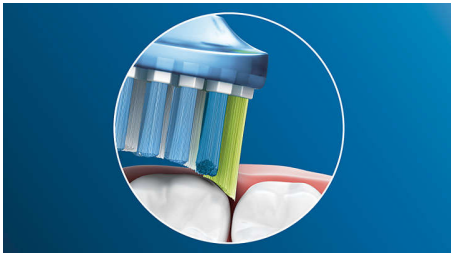

#### Provides a superior clean

- Angled neck to help tackle cleaning in tough areas
- Deep Clean mode tackles your trouble spots
- Up to 10x more plaque removal than a manual toothbrush

## Say goodbye to plaque

And thanks to its flexible design, it removes up to 10x more plaque from hard-to-reach areas\* for a truly deep clean along the gum line and between teeth.