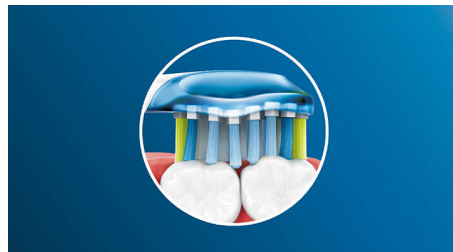

## Look after those gums

With optimal cleaning from your DiamondClean, gums will become healthier in 2 weeks\*. Removing up to 7x more plaque along the gum line than a manual toothbrush\*, you'll get your healthiest smile.

## Adaptive cleaning technology

You get a personalized clean every time you brush with our adaptive cleaning technology. Soft rubber sides flex to let C3 Premium Plaque Control adapt to the shape of your teeth and gums, absorbing any excess brushing pressure and enhancing our sonic cleaning power. Bristles can then adjust to the shape of your teeth and gums so you get up to 4x more surface contact than a regular brush head\*\* for deeper cleaning in hard-to-reach areas.