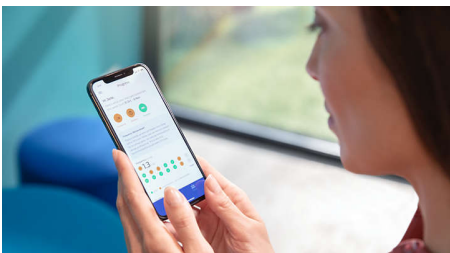

Progress Report

ExpertClean gives you the guidance you need to improve and maintain healthy brushing habits in between dentist checkups. Built-in

smart sensors let you know when you're using too much pressure, and by connecting your brushing experience to the Sonicare app, a personalized Progress Report helps you stay on track, to see how much you've improved over time.