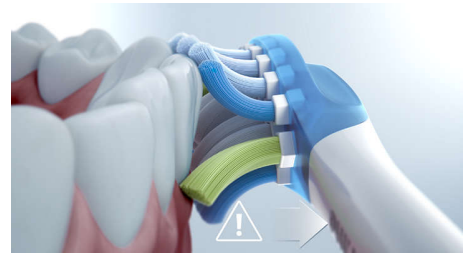

Built-in pressure sensor

You might not notice if you're brushing too hard, but your ExpertClean will. If you need to ease up, this intelligent toothbrush will make a pulsing sound. It's a heads up to let your brush head do the work. 7 out of 10 people found this feature helped them become a better brusher.