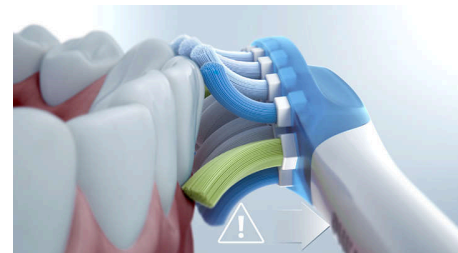

Built-in pressure sensor

You might not notice if you're brushing too hard, but your ExpertClean will. If you need to ease up, this intelligent toothbrush will make a pulsing sound. It's a heads up to let your brush head do the work. 7 out of 10 people found this feature helped them become a better brusher.