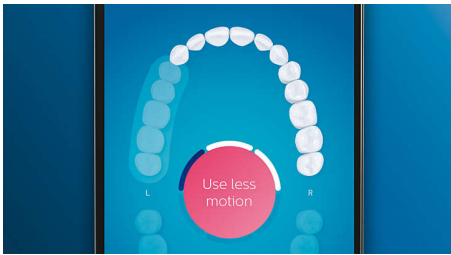

Never miss a spot

The Philips Sonicare app lets you know when you've achieved a thorough clean, and coaches you to be a better, more mindful brusher.