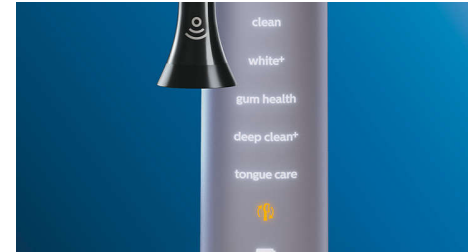

BrushSync mode pairing

Wondering which mode and intensity you should use? Wonder no longer. A microchip in your brush head tells your DiamondClean Smart which one you're using. So if you click on a gum-care brush head, for example, your toothbrush knows to select the optimal mode and intensity to provide a gentle yet effective care for your gums. All you need to do is to press the power button.