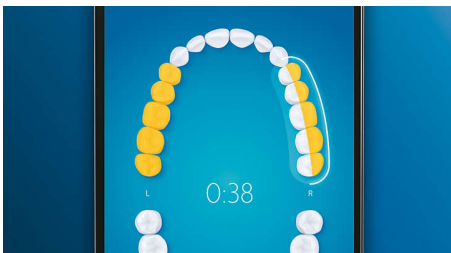

Highlights

Say goodbye to plaque

Click on the C3 Premium Plaque Control brush head to experience our deepest clean. With soft flexible sides, the bristles contour to the shape of each tooth's surface to provide 4x more surface contact*** and remove up to 10x more plaque from hard-to-reach areas*.

Never miss a spot

The Philips Sonicare app lets you know when you've achieved a thorough clean, and coaches you to be a better, more mindful brusher.

TouchUp feature

If you happen to miss a spot while brushing your teeth, your app's TouchUp feature will show you. You can then go back for a second pass, and be confident you are getting a complete clean, every time.

Focus areas and goal-setting

Any trouble areas your dentist has pointed out? We'll highlight them on your in-app 3D mouth map, and remind you to pay extra attention to these areas.

Too much pressure?

You might not notice when you brush too hard, but your DiamondClean Smart will. If you use too much pressure, the light ring on the end of your handle will flash. This is a gentle reminder to ease off the pressure, and let your brush head do the work. 7 out of 10 people found this feature helped them become a better brusher.