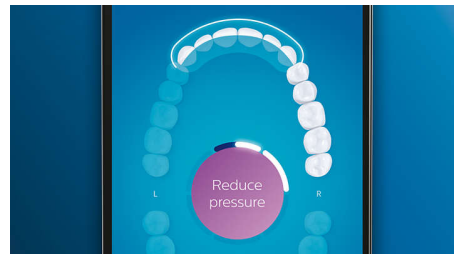

Highlights

Say goodbye to plaque

Click on the C3 Premium Plaque Control brush head to experience our deepest clean. With soft flexible sides, the bristles contour to the shape of each tooth's surface to provide 4x more surface contact*** and remove up to 10x more plaque from hard-to-reach areas*.

Never miss a spot

The Philips Sonicare app lets you know when you've achieved a thorough clean, and coaches you to be a better, more mindful brusher.

TouchUp feature

If you happen to miss a spot while brushing your teeth, your app's TouchUp feature will show you. You can then go back for a second pass, and be confident you are getting a complete clean, every time.

Focus areas and goal-setting

Any trouble areas your dentist has pointed out? We'll highlight them on your in-app 3D mouth map, and remind you to pay extra attention to these areas.

Too much pressure?

You might not notice when you brush too hard, but your DiamondClean Smart will. If you use too much pressure, the light ring on the end of your handle will flash. This is a gentle reminder to ease off the pressure, and let your brush head do the work. 7 out of 10 people found this feature helped them become a better brusher.

Easy does it

With an electric toothbrush, you let the brush do the work. We've built a scrubbing sensor into your handle as a gentle reminder to

reduce scrubbing. This way, you can improve your technique and get a gentler, more effective clean.