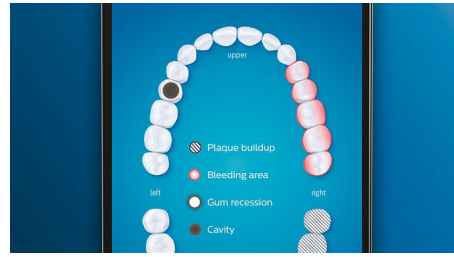

Highlights

Say goodbye to plaque

Click on the C3 Premium Plaque Control brush head to experience our deepest clean. With soft flexible sides, the bristles contour to the shape of each tooth's surface to provide 4x more surface contact*** and remove up to 10x more plaque from hard-to-reach areas*.

Never miss a spot

The Philips Sonicare app lets you know when you've achieved a thorough clean, and coaches you to be a better, more mindful brusher.

TouchUp feature

If you happen to miss a spot while brushing your teeth, your app's TouchUp feature will show you. You can then go back for a second pass, and be confident you are getting a complete clean, every time.

Focus areas and goal-setting

Any trouble areas your dentist has pointed out? We'll highlight them on your in-app 3D mouth map, and remind you to pay extra attention to these areas.

Too much pressure?

You might not notice when you brush too hard, but your DiamondClean Smart will. If you use too much pressure, the light ring on the end of your handle will flash. This is a gentle reminder to ease off the pressure, and let your brush head do the work. 7 out of 10 people found this feature helped them become a better brusher.

Easy does it

With an electric toothbrush, you let the brush do the work. We've built a scrubbing sensor into your handle as a gentle reminder to

reduce scrubbing. This way, you can improve your technique and get a gentler, more effective clean.