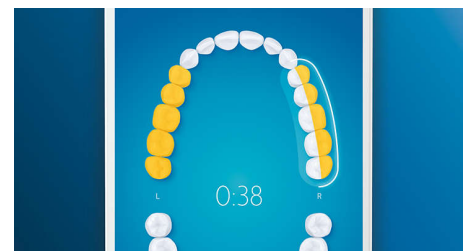

TouchUp feature

If you happen to miss a spot while brushing your teeth, your app's TouchUp feature will show you. You can then go back for a second pass, and be confident you are getting a complete clean, every time.