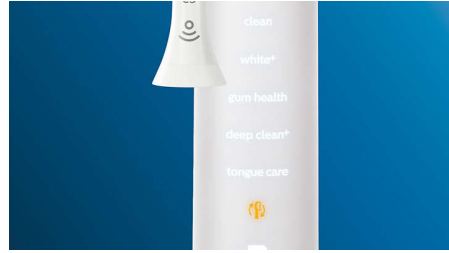

BrushSync mode pairing

Wondering which mode and intensity you should use? Wonder no longer. A microchip in your brush head tells your DiamondClean Smart which one you're using. So if you click on a gum-care brush head, for example, your toothbrush knows to select the optimal mode and intensity to provide a gentle yet effective care for your gums. All you need to do is to press the power button.