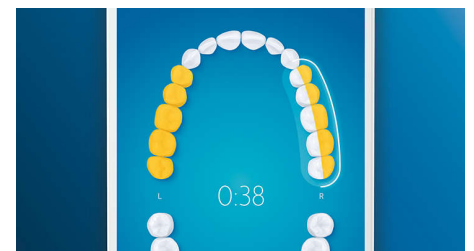

TouchUp feature

If you happen to miss a spot while brushing your teeth, your app's TouchUp feature will show you. You can then go back for a second pass, and be confident you are getting a complete clean, every time.