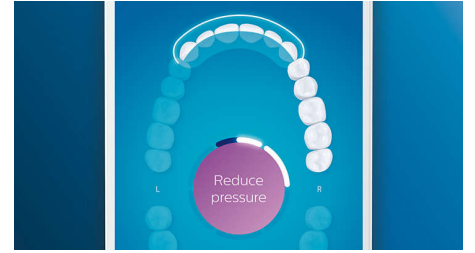

## Whiter teeth, fast

Click on the W3 Premium White brush head to remove surface stains and reveal your whitest smile. With its densely packed central stain removal bristles, it's clinically proven to remove up to 100% more stains in just three days.\*\*

## BrushSync mode pairing

Wondering which mode and intensity you should use? Wonder no longer. A microchip in your brush head tells your DiamondClean Smart which one you're using. So if you click on a gum-care brush head, for example, your toothbrush knows to select the optimal mode and intensity to provide a gentle yet effective care for your gums. All you need to do is to press the power button.

## 5 modes, 3 intensity settings

DiamondClean Smart comes with five modes which cover a range of brushing needs: Clean mode is for exceptional daily cleaning, White+ is for removing stains, Deep Clean+ gives you an invigorating deep clean, Gum Health provides a gentle yet effective clean for gums, and Tongue Care is the perfect mode for cleaning your tongue. It breaks up tongue debris and sweeps away bad-breath bacteria. Three intensities allow you to choose between a higher setting to boost your clean and a lower one for more-sensitive mouths.

## Too much pressure?

You might not notice when you brush too hard, but your DiamondClean Smart will. If you use too much pressure, the light ring on the end of your handle will flash. This is a gentle reminder to ease off the pressure, and let your brush head do the work. 7 out of 10 people found this feature helped them become a better brusher.