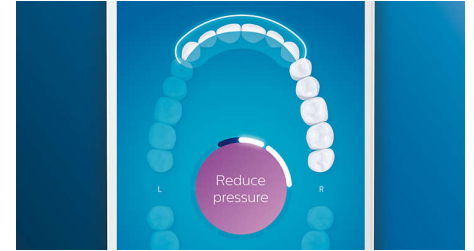

## Whiter teeth, fast

Click on the W3 Premium White brush head to remove surface stains and reveal your whitest smile. With its densely packed central stain removal bristles, it's clinically proven to remove up to 100% more stains in just three days.\*\*

## BrushSync mode pairing

Wondering which mode and intensity you should use? Wonder no longer. A microchip in your brush head tells your DiamondClean Smart which one you're using. So if you click on a gum-care brush head, for example, your toothbrush knows to select the optimal mode and intensity to provide a gentle yet effective care for your gums. All you need to do is to press the power button.

## 5 modes, 3 intensity settings

DiamondClean Smart comes with five modes which cover a range of brushing needs: Clean mode is for exceptional daily cleaning, White+ is for removing stains, Deep Clean+ gives you an invigorating deep clean, Gum Health provides a gentle yet effective clean for gums, and Tongue Care is the perfect mode for cleaning your tongue. It breaks up tongue debris and sweeps away bad-breath bacteria. Three intensities allow you to choose between a higher setting to boost your clean and a lower one for more-sensitive mouths.

## Too much pressure?

You might not notice when you brush too hard, but your DiamondClean Smart will. If you use too much pressure, the light ring on the end of your handle will flash. This is a gentle reminder to ease off the pressure, and let your brush head do the work. 7 out of 10 people found this feature helped them become a better brusher.