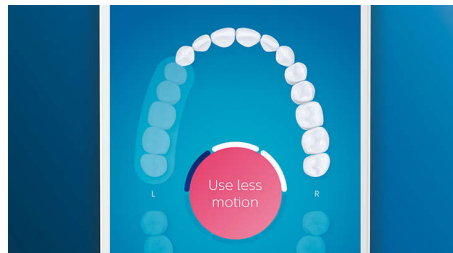

Never miss a spot

The Philips Sonicare app lets you know when you've achieved a thorough clean, and coaches you to be a better, more mindful brusher.