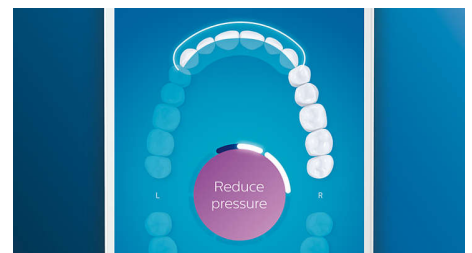

## TouchUp feature

If you happen to miss a spot while brushing your teeth, your app's TouchUp feature will show you. You can then go back for a second pass, and be confident you are getting a complete clean, every time.

## Focus areas and goal-setting

Any trouble areas your dentist has pointed out? We'll highlight them on your in-app 3D mouth map, and remind you to pay extra attention to these areas.

## Too much pressure?

You might not notice when you brush too hard, but your DiamondClean Smart will. If you use too much pressure, the light ring on the end of your handle will flash. This is a gentle reminder to ease off the pressure, and let your brush head do the work. 7 out of 10 people found this feature helped them become a better brusher.