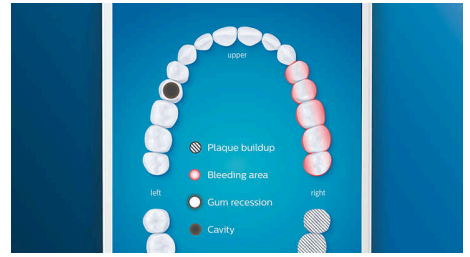

### Never miss a spot

The Philips Sonicare app lets you know when you've achieved a thorough clean, and coaches you to be a better, more mindful brusher.

### TouchUp feature

If you happen to miss a spot while brushing your teeth, your app's TouchUp feature will show you. You can then go back for a second pass, and be confident you are getting a complete clean, every time.

### Focus areas and goal-setting

Any trouble areas your dentist has pointed out? We'll highlight them on your in-app 3D mouth map, and remind you to pay extra attention to these areas.