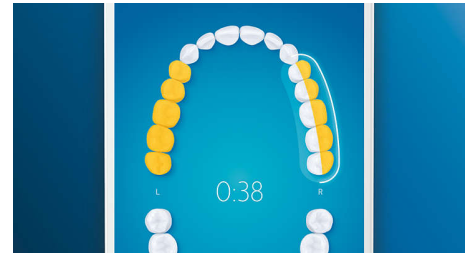

TouchUp feature

If you happen to miss a spot while brushing your teeth, your app's TouchUp feature will show you. You can then go back for a second pass, and be confident you are getting a complete clean, every time.