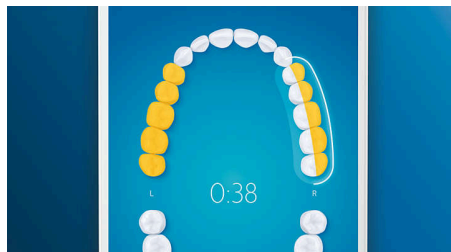

### Whiter teeth, fast

Click on the W3 Premium White brush head to remove surface stains and reveal your whitest smile. With its densely packed central stain removal bristles, it's clinically proven to remove up to 100% more stains in just three days.\*\*

### TongueCare+ tongue brush

Click on the TongueCare+ tongue brush to gently remove odor causing bacteria from the pores of your tongue. Its 240 specially designed MicroBristles get between all your tongue's ridges and grooves to remove bacteria and debris that lead to bad breath. Team with our antibacterial BreathRx tongue spray for superior cleaning and super fresh breath.

### TouchUp feature

If you happen to miss a spot while brushing your teeth, your app's TouchUp feature will show you. You can then go back for a second pass, and be confident you are getting a complete clean, every time.