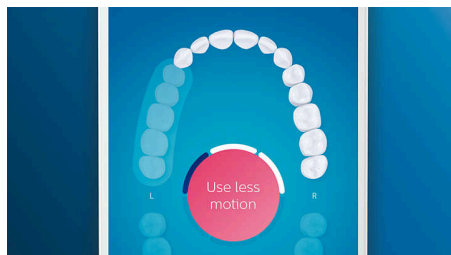

Never miss a spot

The Philips Sonicare app lets you know when you've achieved a thorough clean, and coaches you to be a better, more mindful brusher.