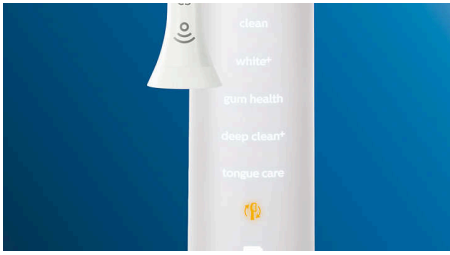

DiamondClean Smart

Sonic electric toothbrush with app

HX9924/91

Highlights

BrushSync mode pairing

Wondering which mode and intensity you should use? Wonder no longer. A microchip in your brush head tells your DiamondClean Smart which one you're using. So if you click on a gum-care brush head, for example, your toothbrush knows to select the optimal mode and intensity to provide a gentle yet effective care for your gums. All you need to do is to press the power button.