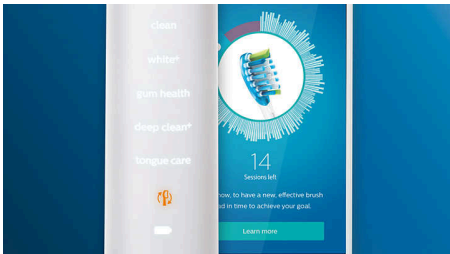

Smart replacement reminders

Brush heads wear-out over time and become less effective at removing plaque. With smart brush head recognition you'll never lose track of when

to replace your brush head. Your toothbrush tracks how long and hard you've brushed with each brush head, and will alert you when it's time to replace. You can also monitor the lifetime of your brush heads in the Philips Sonicare app, and even order replacements so you're never caught short.