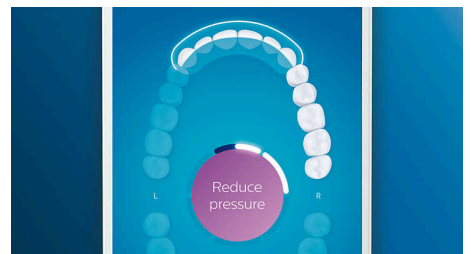

### TouchUp feature

If you happen to miss a spot while brushing your teeth, your app's TouchUp feature will show you. You can then go back for a second pass, and be confident you are getting a complete clean, every time.

### Too much pressure?

You might not notice when you brush too hard, but your DiamondClean Smart will. If you use too much pressure, the light ring on the end of your handle will flash. This is a gentle reminder to ease off the pressure, and let your brush head do the work. 7 out of 10 people found this feature helped them become a better brusher.