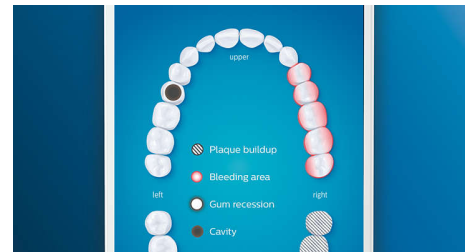

## Never miss a spot

The Philips Sonicare app lets you know when you've achieved a thorough clean, and coaches you to be a better, more mindful brusher.

## TouchUp feature

If you happen to miss a spot while brushing your teeth, your app's TouchUp feature will show you. You can then go back for a second pass, and be confident you are getting a complete clean, every time.

## Focus areas and goal-setting

Any trouble areas your dentist has pointed out? We'll highlight them on your in-app 3D mouth map, and remind you to pay extra attention to these areas.