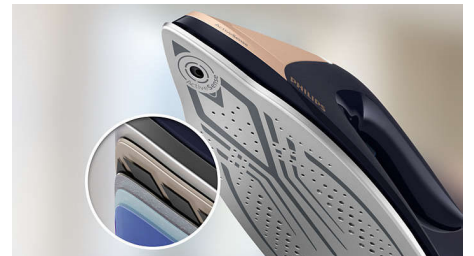

SteamGlide Elite Soleplate

SteamGlide Elite is our best soleplate for ultimate gliding performance and maximum scratch resistance. Its stainless steel base is twice as hard as a regular aluminum base, and our patented 6-layer coating with advanced titanium layer glides effortlessly for the fastest results