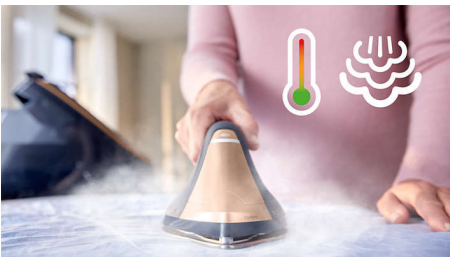

Easy crease removal with automatic powerful steam

- Intelligent automatic steam for faster and easier ironing
- Light weight iron ideal for vertical steaming
- Powerful steam for ultimate crease removal
- SteamGlide Elite Soleplate, ultimate gliding & durability

PHILIPS

Steam generator iron
ActiveSense technology Guaranteed no burns*, Light weight iron, Up to 750g steam boost

PSG9050/26

Highlights

Knows what you are ironing

ActiveSense technology recognizes fabrics using a built-in camera and artificial intelligence.

Automatically adjusts settings

It automatically adjusts temperature and steam amount to give excellent results for all fabrics.

Intelligent automatic steam

Ensure your ironing is completed fast and with minimal effort, with the new motion sensor technology that recognizes when you move the iron to release steam automatically