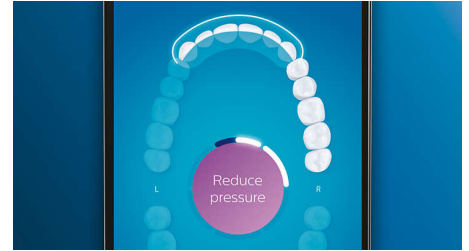

Never miss a spot

The Philips Sonicare app lets you know when you've achieved a thorough clean, and coaches you to be a better, more mindful brusher.

TouchUp feature

If you happen to miss a spot while brushing your teeth, your app's TouchUp feature will show you. You can then go back for a second pass, and be confident you are getting a complete clean, every time.

Focus areas and goal-setting

Any trouble areas your dentist has pointed out? We'll highlight them on your in-app 3D mouth map, and remind you to pay extra attention to these areas.

Too much pressure?

You might not notice when you brush too hard, but your DiamondClean Smart will. If you use too much pressure, the light ring on the end of your handle will flash. This is a gentle reminder to ease off the pressure, and let your brush head do the work. 7 out of 10 people found this feature helped them become a better brusher.