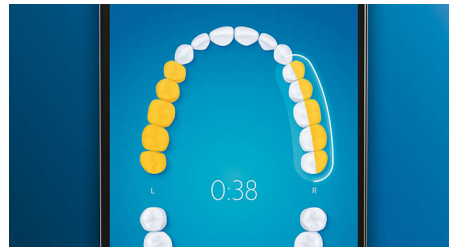

TouchUp feature

If you happen to miss a spot while brushing your teeth, your app's TouchUp feature will show you. You can then go back for a second pass, and be confident you are getting a complete clean, every time.