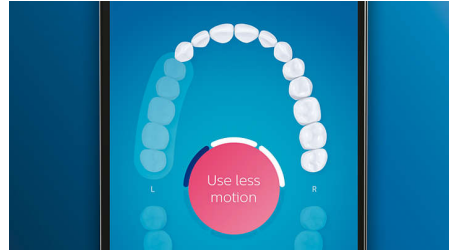

Never miss a spot

The Philips Sonicare app lets you know when you've achieved a thorough clean, and coaches you to be a better, more mindful brusher.