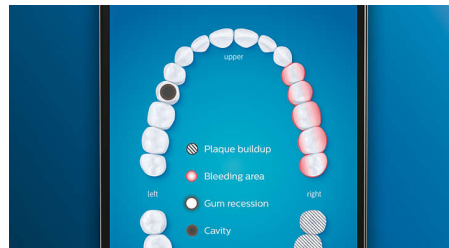

Whiter teeth, fast

Click on the W3 Premium White brush head to remove surface stains and reveal your whitest smile. With its densely packed central stain removal bristles, it's clinically proven to remove up to 100% more stains in just three days.**

Never miss a spot

The Philips Sonicare app lets you know when you've achieved a thorough clean, and coaches you to be a better, more mindful brusher.

TouchUp feature

If you happen to miss a spot while brushing your teeth, your app's TouchUp feature will show you. You can then go back for a second pass, and be confident you are getting a complete clean, every time.

Focus areas and goal-setting

Any trouble areas your dentist has pointed out? We'll highlight them on your in-app 3D mouth map, and remind you to pay extra attention to these areas.

Too much pressure?

You might not notice when you brush too hard, but your DiamondClean Smart will. If you use too much pressure, the light ring on the end of your handle will flash. This is a gentle reminder to ease off the pressure, and let your brush head do the work. 7 out of 10 people found this feature helped them become a better brusher.

Easy does it

With an electric toothbrush, you let the brush do the work. We've built a scrubbing sensor into your handle as a gentle reminder to reduce scrubbing. This way, you can improve your technique and get a gentler, more effective clean.