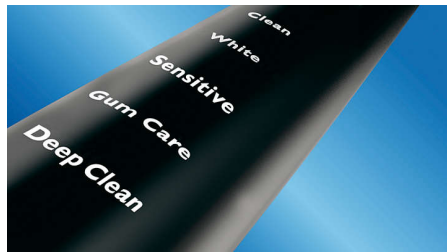

Extra deep cleaning

Our Deep Clean mode means you can really focus on specific areas, paying them extra attention. We've combined our unique brush head motion with an extended 3 minutes of brushing time so your teeth get a truly deep clean.