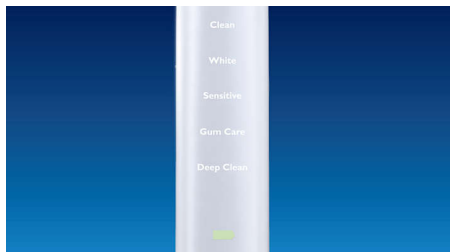

Extra deep cleaning

Our Deep Clean mode means you can really focus on specific areas, paying them extra attention. We've combined our unique brush

head motion with an extended 3 minutes of brushing time so your teeth get a truly deep clean.