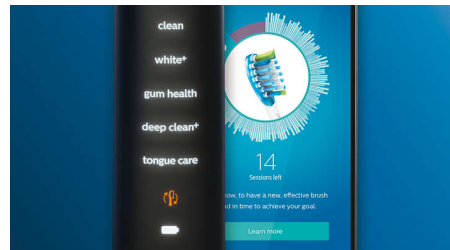

4 modes, 3 intensity settings

With DiamondClean Smart you get the full works. Our 3 intensity settings let you boost your clean, and our 4 modes cover all your brushing needs; Clean mode for exceptional daily cleaning, White+ to remove stains, Deep Clean+ for an invigorating deep clean, and Gum Health to gently clean along your gum line.

Never miss a spot

The Philips Sonicare app lets you know when you've achieved a thorough clean, and coaches you to be a better, more mindful brusher.

TouchUp feature

If you happen to miss a spot while brushing your teeth, your app's TouchUp feature will show you. You can then go back for a second pass, and be confident you are getting a complete clean, every time.

Smart replacement reminders

Brush heads wear-out over time and become less effective at removing plaque. With smart brush head recognition you'll never lose track of when to replace your brush head. Your toothbrush tracks how long and hard you've brushed with each brush head, and will alert you when it's time to replace. You can also monitor the lifetime of your brush heads in the Philips Sonicare app, and even order replacements so you're never caught short.

Focus areas and goal-setting

Any trouble areas your dentist has pointed out? We'll highlight them on your in-app 3D mouth map, and remind you to pay extra attention to these areas.

Too much pressure?

You might not notice when you brush too hard, but your DiamondClean Smart will. If you use too much pressure, the light ring on the end of your handle will flash. This is a gentle reminder to ease off the pressure, and let your brush head do the work. 7 out of 10 people found this feature helped them become a better brusher.