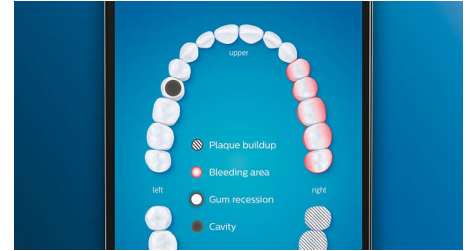

4 modes, 3 intensity settings

With DiamondClean Smart you get the full works. Our 3 intensity settings let you boost your clean, and our 4 modes cover all your brushing needs; Clean mode for exceptional daily cleaning, White+ to remove stains, Deep Clean+ for an invigorating deep clean, and Gum Health to gently clean along your gum line.

Never miss a spot

The Philips Sonicare app lets you know when you've achieved a thorough clean, and coaches you to be a better, more mindful brusher.

TouchUp feature

If you happen to miss a spot while brushing your teeth, your app's TouchUp feature will show you. You can then go back for a second pass, and be confident you are getting a complete clean, every time.

Smart replacement reminders

Brush heads wear-out over time and become less effective at removing plaque. With smart brush head recognition you'll never lose track of when to replace your brush head. Your toothbrush tracks how long and hard you've brushed with each brush head, and will alert you when it's time to replace. You can also monitor the lifetime of your brush heads in the Philips Sonicare app, and even order replacements so you're never caught short.

Focus areas and goal-setting

Any trouble areas your dentist has pointed out? We'll highlight them on your in-app 3D mouth map, and remind you to pay extra attention to these areas.

Too much pressure?

You might not notice when you brush too hard, but your DiamondClean Smart will. If you use too much pressure, the light ring on the end of your handle will flash. This is a gentle reminder to ease off the pressure, and let your brush head do the work. 7 out of 10 people found this feature helped them become a better brusher.