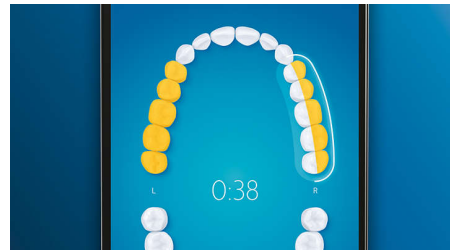

TouchUp feature

If you happen to miss a spot while brushing your teeth, your app's TouchUp feature will show you. You can then go back for a second pass, and be confident you are getting a complete clean, every time.