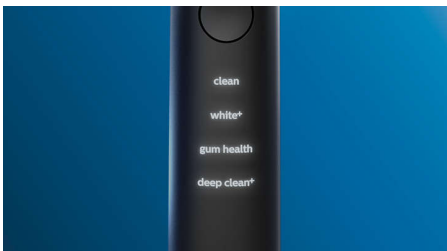

Optimize your brushing

- Brush heads automatically select the optimal settings
- Choose from 4 modes and 3 intensity settings
- Easy and stylish charging - home and away
- Make sure you're getting the most from your brush head

ExpertClean users experience improved oral health

- Up to 7x healthier gums* in just 2 weeks

Highlights

Say goodbye to plaque

Click on the C3 Premium Plaque Control brush head to experience our deepest clean. With soft flexible sides, the bristles contour to the shape of each tooth's surface to provide 4x more surface contact*** and remove up to 10x more plaque from hard-to-reach areas*.

Up to 7x healthier gums*

Focus on improving your gum health with the G3 Premium Gum Care brush head. Its smaller size and targeted gum line bristles make it the perfect way to keep this area gum disease free. People who use this brush head have up to 100% less gum inflammation* and up to 7x healthier gums in just two weeks.*

4 modes, 3 intensity settings

With DiamondClean Smart you get the full works. Our 3 intensity settings let you boost your clean, and our 4 modes cover all your brushing needs; Clean mode for exceptional daily cleaning, White+ to remove stains, Deep Clean+ for an invigorating deep clean, and Gum Health to gently clean along your gum line.