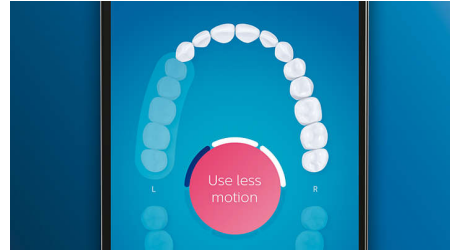

Never miss a spot

The Philips Sonicare app lets you know when you've achieved a thorough clean, and coaches you to be a better, more mindful brusher.