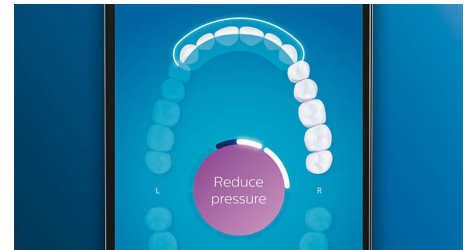

Never miss a spot

The Philips Sonicare app lets you know when you've achieved a thorough clean, and coaches you to be a better, more mindful brusher.

TouchUp feature

If you happen to miss a spot while brushing your teeth, your app's TouchUp feature will show you. You can then go back for a second pass, and be confident you are getting a complete clean, every time.

Smart replacement reminders

Brush heads wear-out over time and become less effective at removing plaque. With smart brush head recognition you'll never lose track of when to replace your brush head. Your toothbrush tracks how long and hard you've brushed with each brush head, and will alert you when it's time to replace. You can also monitor the lifetime of your brush heads in the Philips Sonicare app, and even order replacements so you're never caught short.

Focus areas and goal-setting

Any trouble areas your dentist has pointed out? We'll highlight them on your in-app 3D mouth map, and remind you to pay extra attention to these areas.

Too much pressure?

You might not notice when you brush too hard, but your DiamondClean Smart will. If you use too much pressure, the light ring on the end of your handle will flash. This is a gentle reminder to ease off the pressure, and let your brush head do the work. 7 out of 10 people found this feature helped them become a better brusher.