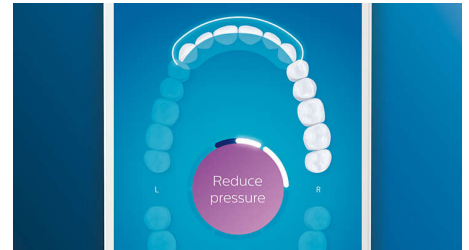

TouchUp feature

If you happen to miss a spot while brushing your teeth, your app's TouchUp feature will show you. You can then go back for a second pass, and be confident you are getting a complete clean, every time.

Smart replacement reminders

Brush heads wear-out over time and become less effective at removing plaque. With smart brush head recognition you'll never lose track of when to replace your brush head. Your toothbrush tracks how long and hard you've brushed with each brush head, and will alert you when it's time to replace. You can also

monitor the lifetime of your brush heads in the Philips Sonicare app, and even order replacements so you're never caught short.

Focus areas and goal-setting

Any trouble areas your dentist has pointed out? We'll highlight them on your in-app 3D mouth map, and remind you to pay extra attention to these areas.

Too much pressure?

You might not notice when you brush too hard, but your DiamondClean Smart will. If you use too much pressure, the light ring on the end of your handle will flash. This is a gentle reminder to ease off the pressure, and let your brush head do the work. 7 out of 10 people found this feature helped them become a better brusher.