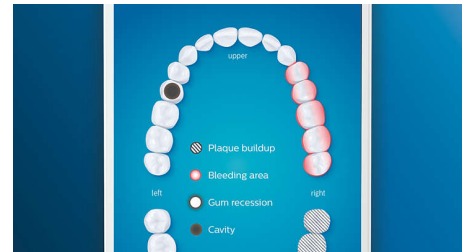

TouchUp feature

If you happen to miss a spot while brushing your teeth, your app's TouchUp feature will show you. You can then go back for a second pass, and be confident you are getting a complete clean, every time.

Smart replacement reminders

Brush heads wear-out over time and become less effective at removing plaque. With smart brush head recognition you'll never lose track of when to replace your brush head. Your toothbrush tracks how long and hard you've brushed with each brush head, and will alert you when it's time to replace. You can also

monitor the lifetime of your brush heads in the Philips Sonicare app, and even order replacements so you're never caught short.

Focus areas and goal-setting

Any trouble areas your dentist has pointed out? We'll highlight them on your in-app 3D mouth map, and remind you to pay extra attention to these areas.