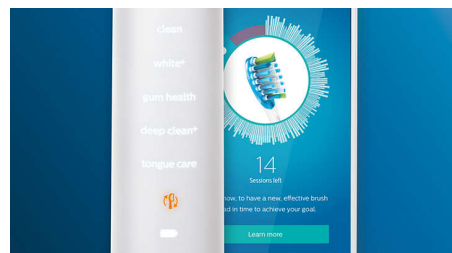

Smart replacement reminders

Brush heads wear-out over time and become less effective at removing plaque. With smart brush head recognition you'll never lose track of when to replace your brush head. Your toothbrush tracks how long and hard you've brushed with each brush head, and will alert you when it's time to replace. You can also

monitor the lifetime of your brush heads in the Philips Sonicare app, and even order replacements so you're never caught short.