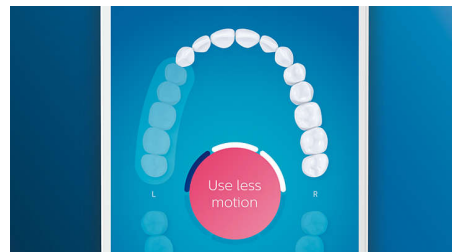

Never miss a spot

The Philips Sonicare app lets you know when you've achieved a thorough clean, and coaches you to be a better, more mindful brusher.