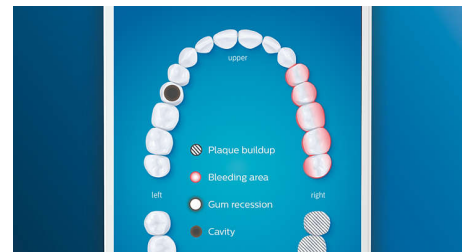

Focus areas and goal-setting

Any trouble areas your dentist has pointed out? We'll highlight them on your in-app 3D mouth map, and remind you to pay extra attention to these areas.