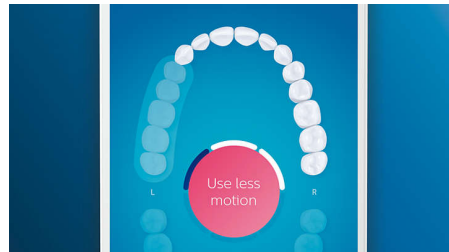

Never miss a spot

The Philips Sonicare app lets you know when you've achieved a thorough clean, and coaches you to be a better, more mindful brusher.