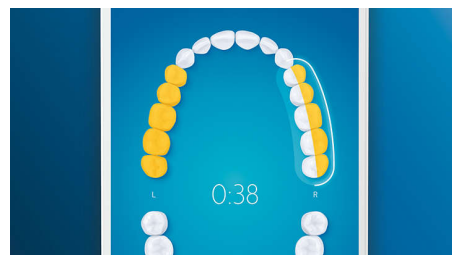

TouchUp feature

If you happen to miss a spot while brushing your teeth, your app's TouchUp feature will show you. You can then go back for a second pass, and be confident you are getting a complete clean, every time.