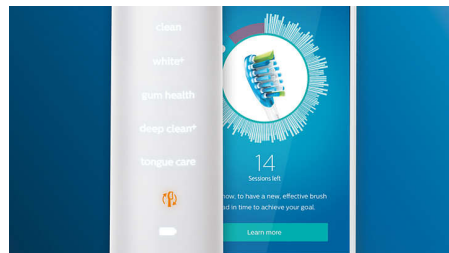

Smart replacement reminders

Brush heads wear-out over time and become less effective at removing plaque. With smart brush head recognition you'll never lose track of when to replace your brush head. Your toothbrush tracks how long and hard you've brushed with each brush head, and will alert you when it's time to replace. You can also

monitor the lifetime of your brush heads in the Philips Sonicare app, and even order replacements so you're never caught short.