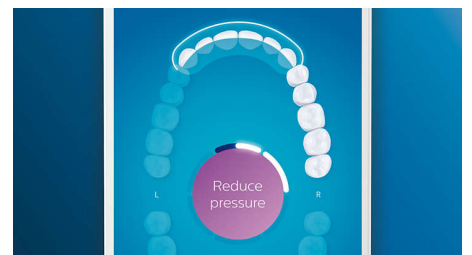

Too much pressure?

You might not notice when you brush too hard, but your DiamondClean Smart will. If you use too much pressure, the light ring on the end of your handle will flash. This is a gentle reminder to ease off the pressure, and let your brush head do the work. 7 out of 10 people found this feature helped them become a better brusher.