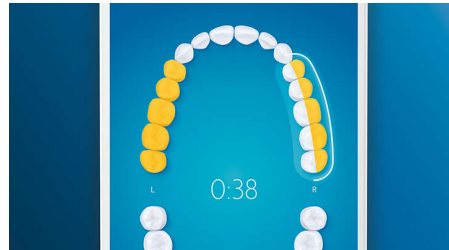

Up to 7x healthier gums*

Focus on improving your gum health with the G3 Premium Gum Care brush head. Its smaller size and targeted gum line bristles make it the perfect way to keep this area gum disease free. People who use this brush head have up to 100% less gum inflammation* and up to 7x healthier gums in just two weeks.*

4 modes, 3 intensity settings

With DiamondClean Smart you get the full works. Our 3 intensity settings let you boost your clean, and our 4 modes cover all your brushing needs; Clean mode for exceptional daily cleaning, White+ to remove stains,

Deep Clean+ for an invigorating deep clean, and Gum Health to gently clean along your gum line.

Never miss a spot

The Philips Sonicare app lets you know when you've achieved a thorough clean, and coaches you to be a better, more mindful brusher.

TouchUp feature

If you happen to miss a spot while brushing your teeth, your app's TouchUp feature will show you. You can then go back for a second pass, and be confident you are getting a complete clean, every time.