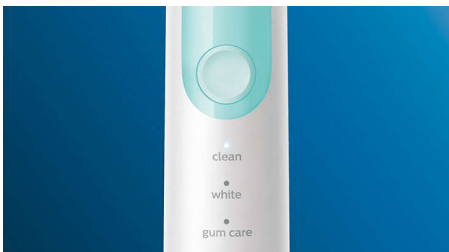

- Encouragement to brush thoroughly

Innovative technology

- Lets you know if you're pressing too hard
- Always know when to replace your brush heads
- Philips Sonicare's advanced sonic technology
- Connects smart brush handle and smart brush heads

Optimize your brushing

- Choose from three modes

Highlights

Improves gum health

Densely-packed, high-quality bristles give you an extra gentle brushing to remove plaque along the gumline to improve gum health up to 100% more than a manual toothbrush. And, the specially curved power tip makes reaching the teeth at the back of your mouth a breeze.

Say goodbye to plaque

Densely-packed, high-quality bristles remove up to 7x more plaque than a manual toothbrush. And the specially curved power tip makes reaching the teeth at the back of your mouth a breeze.

Three modes

This toothbrush allows you to customize your brushing to your own needs, with a choice of three modes. Clean mode is standard for superior cleaning. White is the ideal mode for removing surface stains. And Gum Care mode