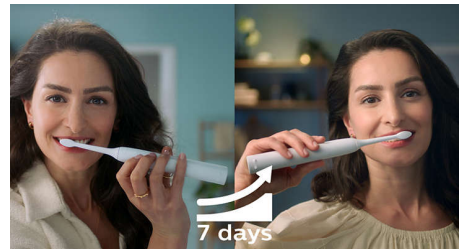

Easy-Start

Our Easy-Start program gives you the option of a gradual, gentle increase in brushing power the first 14 times you use your new toothbrush.