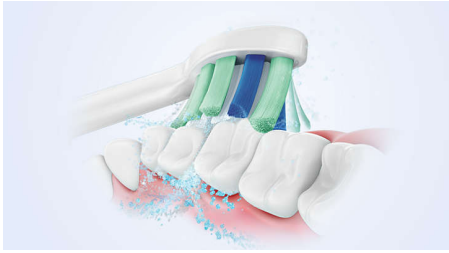

Protects your gums

- Safe and gentle to use

Provides superior clean

- Up to 3x better plaque removal vs a manual toothbrush*
- Our unique technology brings you a powerful yet gentle clean

Highlights

Advanced Sonicare Technology

Powerful bristle vibrations drive microbubbles deep between your teeth and along your gum line for a refreshing experience. You will get two month's worth of manual brushing in just 2 minutes.** 31000 brush strokes per minute gently clean your teeth, break up plaque, and sweep it away for an exceptional daily clean.

Removes plaque 3x better*

The Sonicare electric toothbrush with advanced sonicare technology is clinically proven to remove plaque up to 3X better* than a manual toothbrush. It removes plaque from your teeth and along the gum line while protecting your gums.

Safe and gentle to use

Sonicare toothbrush provides you with a thorough clean without being harsh on your teeth and gums. Gentle yet powerful sonic vibrations provide an exceptional clean while being gentle on your teeth and gums.