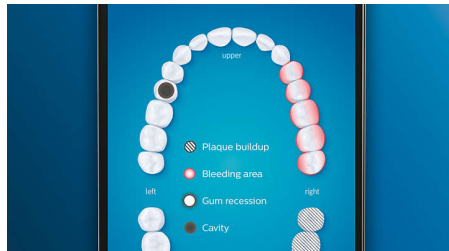

Care for your gums

Click on the G3 Premium Gum Care brush head to improve your gum health. Its smaller size and targeted gum line bristles deliver gentle yet effective cleaning along the gum line, where gum disease starts. It's clinically proven to deliver up to 100% less gum inflammation* and up to 7x healthier gums in just two weeks.*

Whiter teeth, fast

Click on the W3 Premium White brush head to remove surface stains and reveal your whitest smile. With its densely packed central stain removal bristles, it's clinically proven to remove up to 100% more stains in just three days.**

TongueCare+ tongue brush

Click on the TongueCare+ tongue brush to gently remove odor causing bacteria from the pores of your tongue. Its 240 specially designed MicroBristles get between all your tongue's ridges and grooves to remove bacteria and debris that lead to bad breath. Team with our antibacterial BreathRx tongue spray for superior cleaning and super fresh breath.

Focus areas and goal-setting

Any trouble areas your dentist has pointed out? We'll highlight them on your in-app 3D mouth map, and remind you to pay extra attention to these areas.

Never miss a spot

The Philips Sonicare app lets you know when you've achieved a thorough clean, and coaches you to be a better, more mindful brusher.