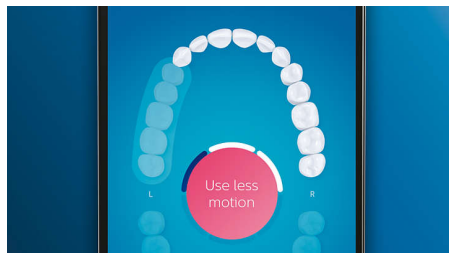

TongueCare+ tongue brush

Click on the TongueCare+ tongue brush to gently remove odor causing bacteria from the pores of your tongue. Its 240 specially designed MicroBristles get between all your tongue's ridges and grooves to remove bacteria and debris that lead to bad breath. Team with our antibacterial BreathRx tongue spray for superior cleaning and super fresh breath.

Focus areas and goal-setting

Any trouble areas your dentist has pointed out? We'll highlight them on your in-app 3D mouth map, and remind you to pay extra attention to these areas.

Never miss a spot

The Philips Sonicare app lets you know when you've achieved a thorough clean, and coaches you to be a better, more mindful brusher.

Easy does it

With an electric toothbrush, you let the brush do the work. We've built a scrubbing sensor into your handle as a gentle reminder to reduce scrubbing. This way, you can improve your technique and get a gentler, more effective clean.