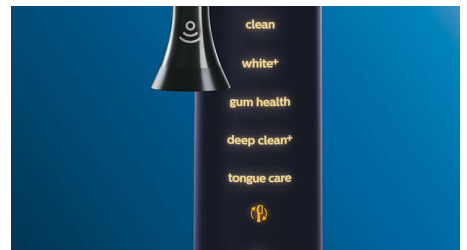

BrushSync mode pairing

Wondering which mode and intensity you should use? Wonder no longer. A microchip in your brush head tells your DiamondClean Smart which one you're using. So if you click on a gum-care brush head, for example, your toothbrush knows to select the optimal mode and intensity to provide a gentle yet effective care for your gums. All you need to do is to press the power button.