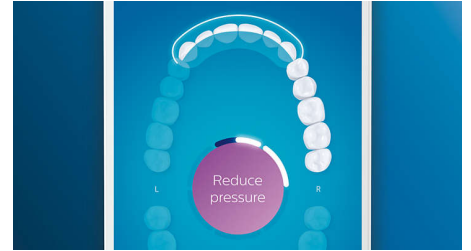

Whiter teeth, fast

Click on the W3 Premium White brush head to remove surface stains and reveal your whitest smile. With its densely packed central stain removal bristles, it's clinically proven to remove up to 100% more stains in just three days.**

Never miss a spot

The Philips Sonicare app lets you know when you've achieved a thorough clean, and coaches you to be a better, more mindful brusher.

TouchUp feature

If you happen to miss a spot while brushing your teeth, your app's TouchUp feature will show you. You can then go back for a second pass, and be confident you are getting a complete clean, every time.

Focus areas and goal-setting

Any trouble areas your dentist has pointed out? We'll highlight them on your in-app 3D mouth map, and remind you to pay extra attention to these areas.

Too much pressure?

You might not notice when you brush too hard, but your DiamondClean Smart will. If you use too much pressure, the light ring on the end of your handle will flash. This is a gentle reminder to ease off the pressure, and let your brush head do the work. 7 out of 10 people found this feature helped them become a better brusher.