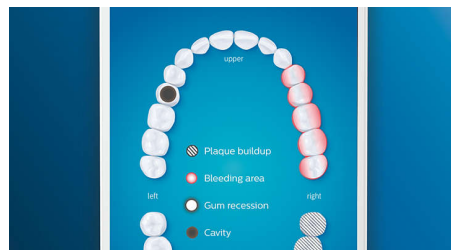

Whiter teeth, fast

Click on the W3 Premium White brush head to remove surface stains and reveal your whitest smile. With its densely packed central stain removal bristles, it's clinically proven to remove up to 100% more stains in just three days.**

Never miss a spot

The Philips Sonicare app lets you know when you've achieved a thorough clean, and coaches you to be a better, more mindful brusher.

TouchUp feature

If you happen to miss a spot while brushing your teeth, your app's TouchUp feature will show you. You can then go back for a second pass, and be confident you are getting a complete clean, every time.

Focus areas and goal-setting

Any trouble areas your dentist has pointed out? We'll highlight them on your in-app 3D mouth map, and remind you to pay extra attention to these areas.

Too much pressure?

You might not notice when you brush too hard, but your DiamondClean Smart will. If you use too much pressure, the light ring on the end of your handle will flash. This is a gentle reminder to ease off the pressure, and let your brush head do the work. 7 out of 10 people found this feature helped them become a better brusher.