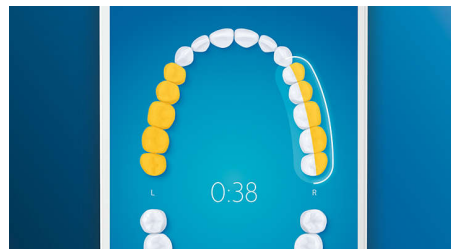

Whiter teeth, fast

Click on the W3 Premium White brush head to remove surface stains and reveal your whitest smile. With its densely packed central stain removal bristles, it's clinically proven to remove up to 100% more stains in just three days.**

Never miss a spot

The Philips Sonicare app lets you know when you've achieved a thorough clean, and coaches you to be a better, more mindful brusher.

TouchUp feature

If you happen to miss a spot while brushing your teeth, your app's TouchUp feature will show you. You can then go back for a second pass, and be confident you are getting a complete clean, every time.

Focus areas and goal-setting

Any trouble areas your dentist has pointed out? We'll highlight them on your in-app 3D mouth map, and remind you to pay extra attention to these areas.

Too much pressure?

You might not notice when you brush too hard, but your DiamondClean Smart will. If you use too much pressure, the light ring on the end of your handle will flash. This is a gentle reminder to ease off the pressure, and let your brush head do the work. 7 out of 10 people found this feature helped them become a better brusher.