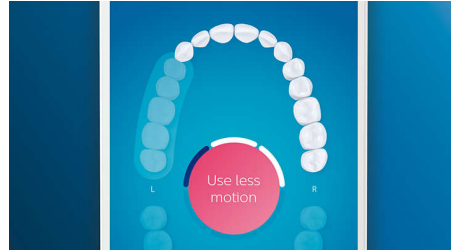

Never miss a spot

The Philips Sonicare app lets you know when you've achieved a thorough clean, and coaches you to be a better, more mindful brusher.