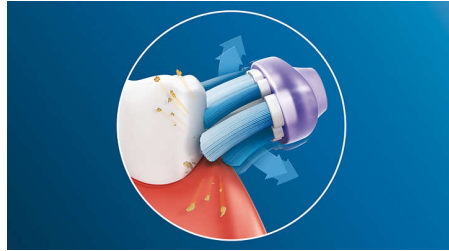

## Focus on gum health

With the Philips Sonicare Premium Gum Care brush head, even the deepest clean is gentle. As your toothbrush moves along the gum line, Premium Gum Care's flexible sides and bristles absorb any excess pressure so your gums are protected, even if you brush too hard. Bristles work hard to remove plaque and bacteria along the gum line, helping to improve gum health. Thanks to this brush head's curved design, you can be sure of maximised bristle contact.

## Adaptive cleaning technology

You get a personalised clean every time you brush with our adaptive cleaning technology. Soft rubber sides flex to let Premium Gum Care adapt to the shape of your teeth and gums, absorbing any excess brushing pressure and enhancing our sonic cleaning power. Bristles can then adjust to the shape of your teeth and gums so you get up to 2x more surface contact than a regular brush head\*\* for deeper cleaning even in hard-to-reach areas.

## Say goodbye to plaque

Thanks to its flexible design, Premium Gum Care removes up to 10 x more plaque than a manual toothbrush. It moves to enhance our unique Philips Sonicare cleaning technology so that however you brush, you get an exceptional clean you can see and feel.