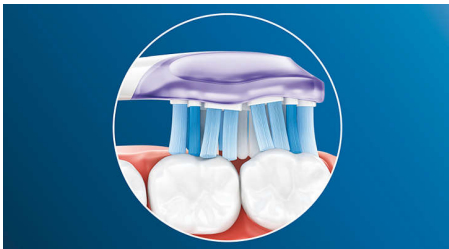

Adaptive cleaning technology

You get a personalised clean every time you brush with our adaptive cleaning technology. Soft rubber sides flex to let Premium Gum Care adapt to the shape of your teeth and gums, absorbing any excess brushing pressure and enhancing our sonic cleaning power. Bristles can then adjust to the shape of your teeth and gums so you get up to 2x more surface contact than a regular brush head** for deeper cleaning even in hard-to-reach areas.