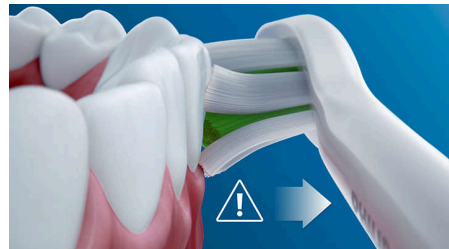

Safe and gentle

You can be sure of a safe brushing experience: our sonic technology is suitable for use with braces, fillings, crowns and veneers, and helps prevent cavities and improve gum health.

Philips Sonicare technology

Philips Sonicare's advanced sonic technology pulses water between your teeth, and its brush strokes break plaque up and sweep it away for an exceptional daily clean.

Monitor your brushing pressure

Brushing too hard can damage your teeth and gums. To prevent this, your Philips Sonicare ProtectiveClean emits a gentle pulsing sound to remind you to ease off on the pressure.