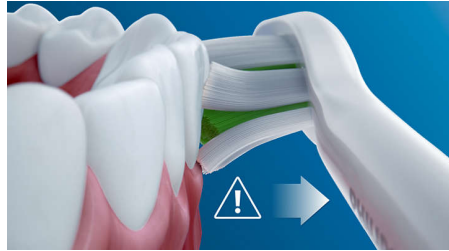

Too much pressure?

You may not notice if you're brushing too hard, but pressure sensor on your electric toothbrush will. If you start taking it out on your gums, the toothbrush will make a pulsing sound as a reminder to ease off on the pressure.