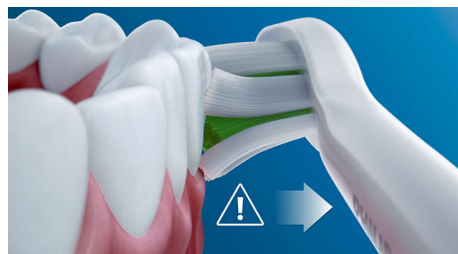

Safe and gentle

You can be sure of a safe brushing experience: our sonic technology is suitable for use with braces, fillings, crowns and veneers, and helps prevent cavities and improve gum health.

The only true sonic technology

Philips Sonicare's advanced sonic technology pulses water between your teeth, and its brush strokes break plaque up and sweep it away for an exceptional daily clean.

Monitor your brushing pressure

Brushing too hard can damage your teeth and gums. To prevent this, your Philips Sonicare ProtectiveClean emits a gentle pulsing sound to remind you to ease off on the pressure.