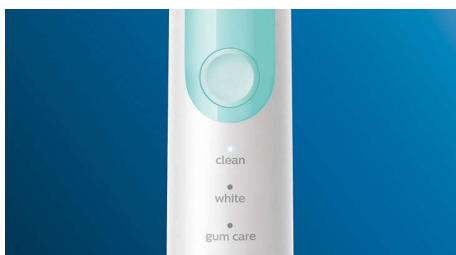

The Pressure Sensor on our ProtectiveClean electric toothbrush allows you to give your gums an extra gentle clean. Improve your gum health up to 100% vs a manual toothbrush.

Proven to improve oral health

- Lets you know if you're pressing too hard
- Always know when to replace your brush heads
- Philips Sonicare's advanced sonic technology
- Connects smart brush handle and smart brush heads

Optimise your brushing

- Choose from three modes

PHILIPS
sonicare

Sonic electric toothbrush
Built-in pressure sensor 3 modes, 1 x BrushSync feature, Travel case

HX6859/17

Highlights

Improves gum health

Densely packed, high-quality bristles give you an extra gentle brushing to remove plaque along the gum line to improve gum health up to 100% more than a manual toothbrush. And the specially curved power tip makes reaching the teeth at the back of your mouth a breeze.

Three modes

With a choice of three modes, this toothbrush allows you to customise brushing to your own needs. Clean mode is standard for superior cleaning. White is the ideal mode for removing surface stains. And Gum Care mode adds an extra minute of reduced-power brushing, so you can gently massage your gums.