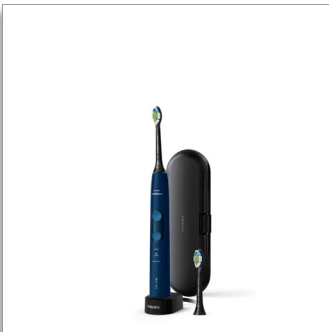

Philips Sonicare
ProtectiveClean 5100
Sonic electric toothbrush

Built-in pressure sensor

3 modes
1 x BrushSync feature
Travel case

HX6851/39

Whiter teeth. Gently does it.

Whitens teeth in just 1 week.

Feel the difference of a gentle clean with our Pressure Sensor while improving your gum health up to 100% more vs. a manual toothbrush

Innovative technology

- Lets you know if you're pressing too hard
- Always know when to replace your brush heads
- Philips Sonicare's advanced sonic technology
- Connects smart brush handle and smart brush heads

Optimise your brushing

- Choose from three modes

PHILIPS
sonicare

Sonic electric toothbrush
Built-in pressure sensor 3 modes, 1 x BrushSync feature, Travel case

HX6851/39

Highlights

Naturally whiter teeth

Click on the W2 Optimal White brush head to remove surface stains and reveal a whiter smile. With its densely packed central stain-removal bristles, it's clinically proven to whiten teeth in just one week.

Three modes

With a choice of three modes, this toothbrush allows you to customise brushing to your own needs. Clean mode is standard for superior cleaning. White is the ideal mode for removing surface stains. And Gum Care mode adds an extra minute of reduced-power brushing, so you can gently massage your gums.