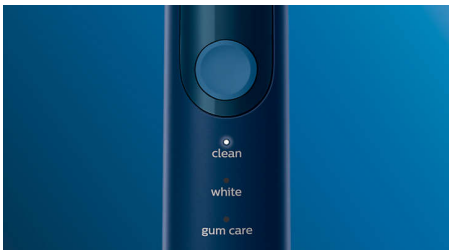

### Innovative technology

- Lets you know if you're pressing too hard
- Always know when to replace your brush heads
- Philips Sonicare's advanced sonic technology
- Connects smart brush handle and smart brush heads

### Optimise your brushing

- Choose from three modes

## Naturally whiter teeth

Click on the W2 Optimal White brush head to remove surface stains and reveal a whiter smile. With its densely packed central stain-removal bristles, it's clinically proven to whiten teeth in just one week.

## Three modes

With a choice of three modes, this toothbrush allows you to customise brushing to your own needs. Clean mode is standard for superior cleaning. White is the ideal mode for removing surface stains. And Gum Care mode adds an extra minute of reduced-power brushing, so you can gently massage your gums.