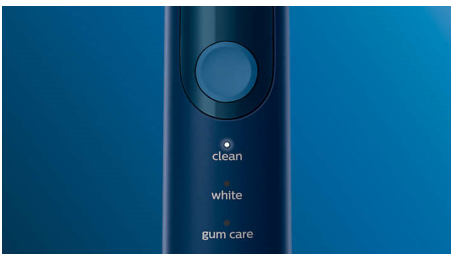

Innovative technology

- Lets you know if you're pressing too hard
- Always know when to replace your brush heads
- Philips Sonicare's advanced sonic technology
- Connects smart brush handle and smart brush heads

Optimise your brushing

- Choose from three modes

PHILIPS
sonicare

Sonic electric toothbrush
Built-in pressure sensor 3 modes, 1 x BrushSync feature, Travel case

HX6851/39

Highlights

Naturally whiter teeth

Click on the W2 Optimal White brush head to remove surface stains and reveal a whiter smile. With its densely packed central stain-removal bristles, it's clinically proven to whiten teeth in just one week.

Three modes

With a choice of three modes, this toothbrush allows you to customise brushing to your own needs. Clean mode is standard for superior cleaning. White is the ideal mode for removing surface stains. And Gum Care mode adds an extra minute of reduced-power brushing, so you can gently massage your gums.