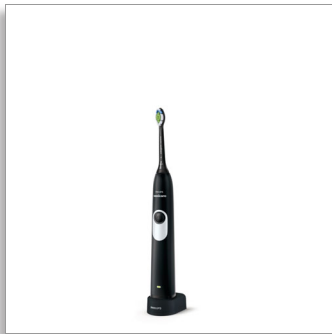

Philips Sonicare DailyClean
3200
Sonic electric toothbrush

1 mode
1 brush head

HX6221/20

Whiter and healthier teeth for a brighter smile

*than a manual toothbrush

Offers you superior plaque removal at the push of a button

Proven to improve oral health

- Philips Sonicare toothbrush helps whiten teeth
- Philips Sonicare technology helps brighten your smile

Designed around you

- Easy-start programme builds your Philips Sonicare routine
- Timers encourage thorough 2 minutes of brushing

Innovative technology

- Philips Sonicare's advanced sonic technology

Recommended by dental professionals worldwide

- Better plaque removal to help reduce cavities

PHILIPS
sonicare

Sonic electric toothbrush
1 mode 1 brush head

Highlights

Helps whiten teeth

This Philips Sonicare electric toothbrush helps to remove and reduce stains on your teeth for a brighter smile.

Helps reduce cavities

Provides better plaque removal and access to back teeth; brushing twice a day every day with this brush can help reduce cavities