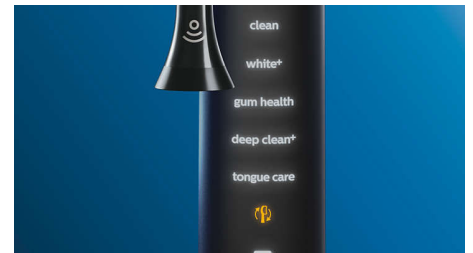

## Too much pressure?

You might not notice when you brush too hard, but your DiamondClean Smart will. If you use too much pressure, the light ring on the

end of your handle will flash. This is a gentle reminder to ease off the pressure and let your brush head do the work. 7 out of 10 people found that this feature helped them to become a better brusher.

## Easy does it

With an electric toothbrush, you let the brush do the work. We've built a scrubbing sensor into your handle as a gentle reminder to reduce scrubbing. This way, you can improve your technique and get a gentler, more effective clean.

## BrushSync mode pairing

Wondering which mode and intensity you should use? Wonder no longer. A microchip in your brush head tells your DiamondClean Smart which one you're using. So if you click on a gum-care brush head, for example, your toothbrush knows to select the optimal mode and intensity to provide gentle yet effective care for your gums. All you need to do is to press the power button.