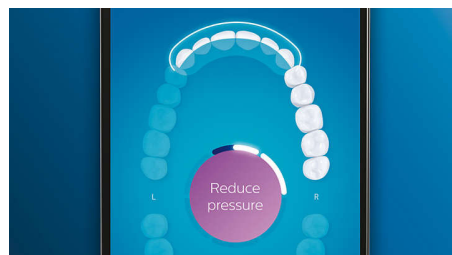

## TouchUp feature

If you happen to miss a spot while brushing your teeth, your app's TouchUp feature will show you. You can then go back for a second pass, and be confident you are getting a complete clean, every time.

## Smart replacement reminders

Brush heads wear out over time and become less effective at removing plaque. With smart brush head recognition you'll never lose track of when to replace your brush head. Your toothbrush tracks how long and hard you've brushed with each brush head, and will alert you when it's time to replace. You can also monitor the lifetime of your brush heads in the Philips Sonicare app, and even order replacements so you're never caught short.

## Focus areas and goal-setting

Any trouble areas your dentist has pointed out? We'll highlight them on your in-app 3D mouth map and remind you to pay extra attention to these areas.

## Too much pressure?

You might not notice when you brush too hard, but your DiamondClean Smart will. If you use too much pressure, the light ring on the

end of your handle will flash. This is a gentle reminder to ease off the pressure and let your brush head do the work. 7 out of 10 people found that this feature helped them to become a better brusher.