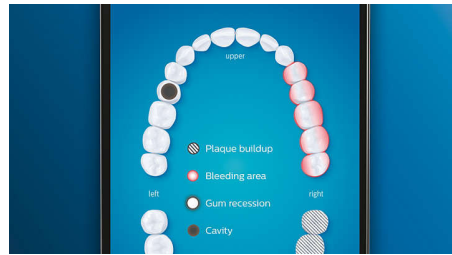

## Whiter teeth, fast

Click on the W3 Premium White brush head to remove surface stains and reveal your whitest smile. With its densely packed central stain removal bristles, it's clinically proven to remove up to 100% more stains in just three days.\*\*

## TouchUp feature

If you happen to miss a spot while brushing your teeth, your app's TouchUp feature will show you. You can then go back for a second pass, and be confident you are getting a complete clean, every time.

## Smart replacement reminders

Brush heads wear out over time and become less effective at removing plaque. With smart brush head recognition you'll never lose track of when to replace your brush head. Your toothbrush tracks how long and hard you've brushed with each brush head, and will alert you when it's time to replace. You can also monitor the lifetime of your brush heads in the Philips Sonicare app, and even order replacements so you're never caught short.

## Focus areas and goal-setting

Any trouble areas your dentist has pointed out? We'll highlight them on your in-app 3D mouth map and remind you to pay extra attention to these areas.