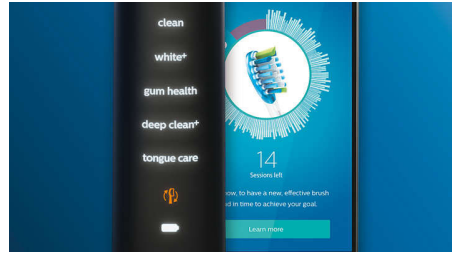

Smart replacement reminders

Brush heads wear out over time and become less effective at removing plaque. With smart brush head recognition you'll never lose track of when to replace your brush head. Your toothbrush tracks how long and hard you've brushed with each brush head, and will alert you when it's time to replace. You can also monitor the lifetime of your brush heads in the Philips Sonicare app, and even order replacements so you're never caught short.