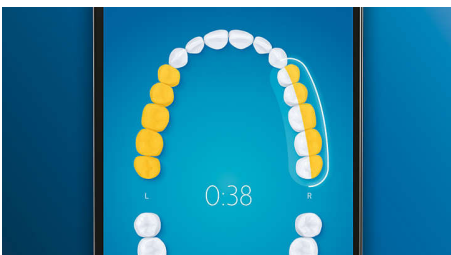

TouchUp feature

If you happen to miss a spot while brushing your teeth, your app's TouchUp feature will show you. You can then go back for a second pass, and be confident you are getting a complete clean, every time.