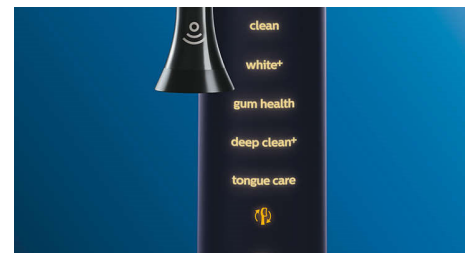

BrushSync mode pairing

Wondering which mode and intensity you should use? Wonder no longer. A microchip in your brush head tells your DiamondClean Smart which one you're using. So if you click on a gum-care brush head, for example, your toothbrush knows to select the optimal mode and intensity to provide gentle yet effective care for your gums. All you need to do is to press the power button.