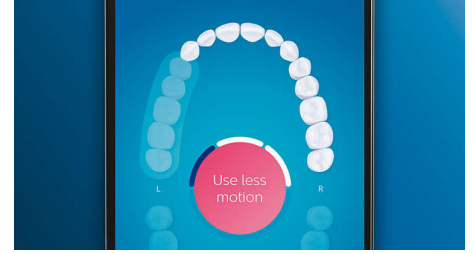

Whiter teeth, fast

Click on the W3 Premium White brush head to remove surface stains and reveal your whitest smile. With its densely packed central

stain removal bristles, it's clinically proven to remove up to 100% more stains in just three days.**

TongueCare+ tongue brush

Click on the TongueCare+ tongue brush to gently remove odour-causing bacteria from the pores of your tongue. Its 240 specially designed MicroBristles get between all your tongue's ridges and grooves to remove bacteria and debris that lead to bad breath. Team with our antibacterial BreathRx tongue spray for superior cleaning and super-fresh breath.

Focus areas and goal-setting

Any trouble areas your dentist has pointed out? We'll highlight them on your in-app 3D mouth map and remind you to pay extra attention to these areas.

Never miss a spot

The Philips Sonicare app lets you know when you've achieved a thorough clean and coaches you to be a better, more mindful brusher.

Easy does it

With an electric toothbrush, you let the brush do the work. We've built a scrubbing sensor into your handle as a gentle reminder to reduce scrubbing. This way, you can improve your technique and get a gentler, more effective clean.