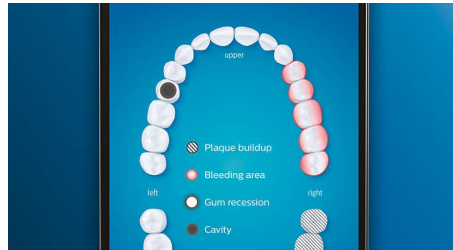

Care for your gums

Click on the G3 Premium Gum Care brush head to improve your gum health. Its smaller size and targeted gumline bristles deliver gentle yet effective cleaning along the gum line, where gum disease starts. It's clinically proven to deliver up to 100% less gum inflammation* and up to 7 x healthier gums in just two weeks.*

Whiter teeth, fast

Click on the W3 Premium White brush head to remove surface stains and reveal your whitest smile. With its densely packed central

stain removal bristles, it's clinically proven to remove up to 100% more stains in just three days.**

TongueCare+ tongue brush

Click on the TongueCare+ tongue brush to gently remove odour-causing bacteria from the pores of your tongue. Its 240 specially designed MicroBristles get between all your tongue's ridges and grooves to remove bacteria and debris that lead to bad breath. Team with our antibacterial BreathRx tongue spray for superior cleaning and super-fresh breath.

Focus areas and goal-setting

Any trouble areas your dentist has pointed out? We'll highlight them on your in-app 3D mouth map and remind you to pay extra attention to these areas.

Never miss a spot

The Philips Sonicare app lets you know when you've achieved a thorough clean and coaches you to be a better, more mindful brusher.