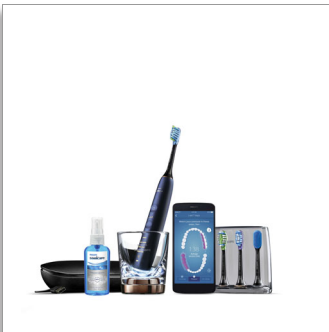

Philips Sonicare
DiamondClean Smart
Sonic electric toothbrush
with app

Personalised coaching

Smart brush head sensors
Smart brush head recognition
5 modes, 3 intensities

HX9954/53

Complete system for a healthier mouth

Our best toothbrush with smart sensor technology

Get the ultimate clean with DiamondClean Smart electric toothbrush. Eliminate guesswork with real-time feedback and personalised coaching for superior teeth, gums, whitening and fresh breath. It's more than just a toothbrush - it's a complete oral care solution.

Modes

- 3 intensities: High, Medium, Low
- Clean: For exceptional everyday cleaning
- Deep Clean+: For an invigorating deep clean
- Gum Health: Special attention to molars
- TongueCare+: For long-lasting clean breath
- White+: To remove surface stains