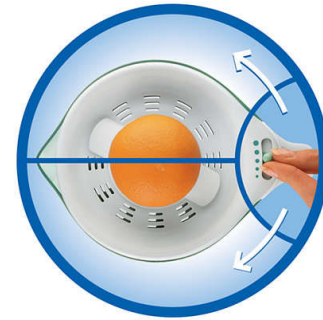

- Non-slip feet

- Integrated cord storage
- Pulp selector

Design specifications

- Color(s): Bright white with blue accents
- Material jug: SAN
- Material excl. jug: PP

HR2744/41

Highlights

Pulp selector

For smooth or pulpy juice.

Juice jug

Keep your juice fresh for longer in this juice jug.

Compact design

Thanks to its very compact design the appliance can easily be stored in small spaces and cupboards.

Cord storage

Cord storage

All parts dishwasher safe