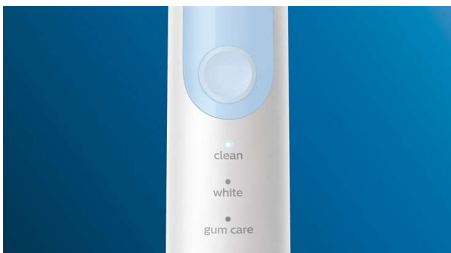

Innovative technology

- Lets you know if you're pressing too hard
- Connects smart brush handle and smart brush heads
- The Sonicare 5100 tells you when to switch brush heads
- Sonic technology that pulses between teeth

Optimize your brushing

- Choose from 3 modes

Highlights

Sonicare 5100 for gum health

Brushing your teeth is a breeze, with high-quality bristles that remove plaque and improve gum health. In fact, it's up to 100% better than a manual toothbrush.

Safe brushing experience

The best electric toothbrush for braces. The Sonicare ProtectiveClean 5100 can also be used on fillings, crowns, veneers and other sensitive orthodontics.

Customize your brushing

Three modes. Three intensities. Customize your brushing to your cleaning preferences with the Sonicare ProtectiveClean 5100. Clean mode is standard for superior cleaning. White is the ideal mode for removing surface stains. And Gum Care mode adds an extra minute of reduced-power brushing, so you can gently massage your gums.