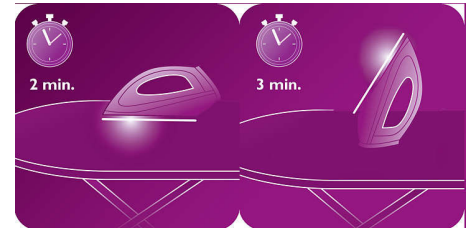

Safety auto off

The iron shuts off automatically when left unattended. If left on it's heelrest the steam iron will switch off in 3 minutes, when left resting on the soleplate it will take 2 minutes before the iron shuts off.