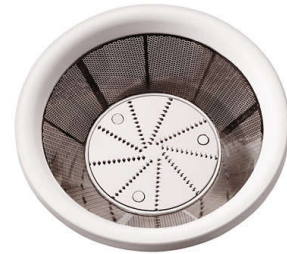

Easy storage

- Compact design

Easy serving

- Easy serving with the 400 ml juice jug

Quick and easy cleaning

- Cleaning is easy with the detachable spout

Makes more juice

- Micro mesh filter for more juice
- Round tube for easy feeding of ingredients

General specifications

- Non-slip feet
- Speed setting: 1

- Integrated cord storage
- Safety clamps

Accessories

- Juice jug

Design specifications

- Color(s): Bright white with blue accents
- Material jug: PP Plastic
- Material housing and clamps: PP
- Material lid: SAN

HR1823/70

Highlights

Round tube

Round tube for easy feeding of ingredients.

Micro mesh filter

Micro mesh filter for more juice.

Compact design

Compact design

Detachable pulp container

Juice continuously using the 500 ml detachable pulp container.

Juice jug

Easy serving with the 400 ml juice jug.

Detachable spout

The detachable spout allows for easy cleaning.

Issue date 2021-12-18