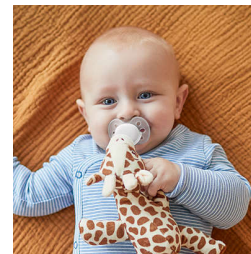

Baby's first friend

Includes ultra soft pacifier

Philips Avent ultra soft snuggle is a plush toy with ultra soft pacifier. It is soft and lightly weighted to help make babies feel secure. The plush toy and pacifier detach for easy cleaning. It's easy for parents and baby to find and hold.

Easy to find

No more hunting and searching for pacifiers! The plush toy makes the pacifier easy to find.

Helps keep pacifier in place

Plush toy is soft and lightly weighted, which helps keep ultra soft pacifier close to baby. This helps keep it and the pacifier in place while keeping baby company.

Fits Philips Avent pacifiers

Plush toy is compatible with all Philips Avent Soothies and pacifiers, so you can mix and match and create the product that is right for baby.

A little buddy for baby

Plush toy is a friendly first companion for baby. Choose from eight adorable characters: fox, cow, giraffe, monkey, elephant, seal, koala or sloth.