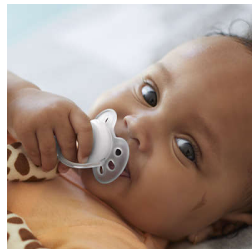

Baby's first friend

Includes ultra soft pacifier

Philips Avent ultra soft snuggle is a plush toy with ultra soft pacifier. It is soft and lightly weighted to help make babies feel secure. The plush toy and pacifier detach for easy cleaning. It's easy for parents and baby to find and hold.

Easy to clean

- Detachable for easy cleaning
- The pacifier can be cleaned and sterilized separately

Designed with baby's comfort in mind

- Plush toy is compatible with all Philips Avent pacifiers
- Helps you and your baby find the pacifier
- Plush toy helps keep ultra soft pacifier in place

Detaches for easy cleaning

Plush toy easily detaches from ultra soft pacifier and both are easy to clean.

Easily cleaned and sterilized

Plush toy can be machine or hand washed. ultra soft pacifier can be cleaned in dishwasher, a sterilizer or in boiling water. Feel good knowing it is always clean and safe for your little one.

Easy to find

No more hunting and searching for pacifiers! The plush toy makes the pacifier easy to find.

Helps keep pacifier in place

Plush toy is soft and lightly weighted, which helps keep ultra soft pacifier close to baby. This helps keep it and the pacifier in place while keeping baby company.