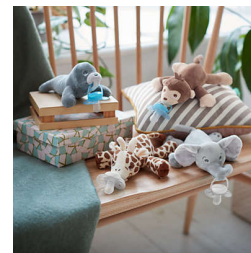

Easy to find

No more hunting and searching for pacifiers! The plush toy makes the pacifier easy to find.

Helps keep pacifier in place

Plush toy is soft and lightly weighted, which helps keep ultra soft pacifier close to baby. This helps keep it and the pacifier in place while keeping baby company.

Fits Philips Avent pacifiers

Plush toy is compatible with all Philips Avent Soothies and pacifiers, so you can mix and match and create the product that is right for baby.

A little buddy for baby

Plush toy is a friendly first companion for baby. Choose from eight adorable characters: fox, cow, giraffe, monkey, elephant, seal, koala or sloth.