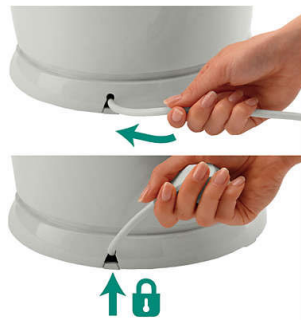

Cord storage

Cord storage keeps kitchen surface neat and tidy.