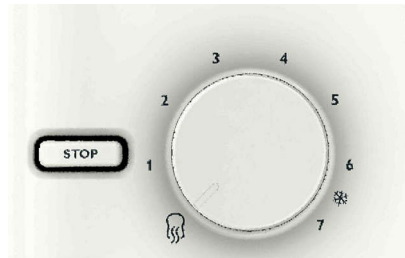

Reheat function

Reheat to warm toast in seconds.

Defrost function

Defrost to toast bread from frozen.

7 levels of browning

7 levels of browning for individual preference.

Cancel function

Cancel: stop at any moment you like by pressing the stop button.

Slide out crumb tray

Slide out crumb tray for easy cleaning.

High lift feature

High lift feature to easily remove small pieces of bread.

Cool wall

Cool wall: cool on the outside while toasting on the inside.

Design specifications

- Materials: Plastic housing (PP/PC/ABS), chrome plated top
- Color(s): White

Issue date 2021-12-18

Version: 1.1.1

© 2021 Koninklijke Philips N.V.
All Rights reserved.

Specifications are subject to change without notice.
Trademarks are the property of Koninklijke Philips N.V.
or their respective owners.