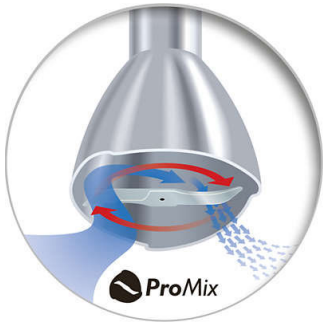

A smooth result in seconds

- Optimal food flow and blending performance

Easy to use

- 2-button release system to easily remove the blending bar
- Single switch
- Slim-grip to fit any hand

For perfect soups, purees, and shakes

- Strong 550 W motor

Enjoy a variety of recipes

- Chopper to chop herbs, nuts, cheese, chocolate and onions

PHILIPS

Hand blender
550 W, plastic bar ProMix, 0,5 L Beaker, chopper, 1 speed

HR1602/01

Highlights

ProMix blending technology

Developed together with the prestigious Stuttgart University, Philips ProMix is a unique, advanced technology that uses a specific triangular shape to create optimal food flow and maximum performance for faster and more consistent blending.

2-button release system

With the 2-button release system of the Philips handblender it is easy to remove the blending bar for easy cleaning.

Single switch

Single switch for easy use.

Slim-grip

The Daily Collection Hand blender has a slim-grip to fit any hand.