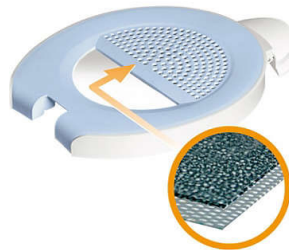

Integrated pouring spout

Facilitates neat oil pouring for easy oil removal.

HD6107/70

Specifications

Technical specifications

- Cord length: 1.2 m
- Voltage: 220-240 V
- Power: 2000 W
- Frequency: 50/60 Hz
- Capacity: 1000 g
- Oil content: 2 L

General specifications

- Cord storage
- Non-slip feet
- Power-on light
- Adjustable thermostat: 150-190 °C
- Handgrips
- Automatic lid release
- Viewing window

Design specifications

- Color(s): White with light blue
- Dimensions (L x W x H): 285 x 275 x 265 mm
- Materials: Plastic (PP)
- Weight appliance: 2.64 kg

Separate digital timer

Allows easy pre-setting of the frying time. With its suction disc the timer will stick to nearly anything; you don't have to keep an eye on your food anymore!

Two-layer filter

Reduces unwanted frying smells and is dishwasherable. There is no need for replacement.

On/off switch

On/off switch for additional safety

Rise and fall frying basket

Rise and fall frying basket prevents oil splashes

Coolwall exterior

The outside of the fryer stays cool and safe to touch

Issue date 2021-12-18