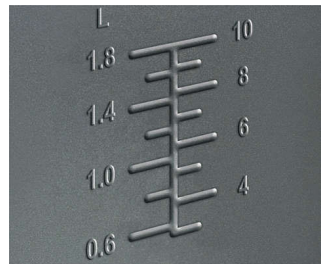

## Intergrated handle

Convenient to carry the rice cooker away from the kitchen, or to serve rice in dining room

## water level indicator

Clear water level marking shows capacity and rice-water ratio