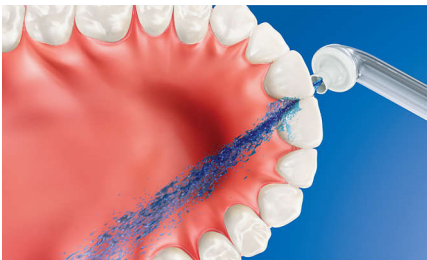

Micro-droplet technology

Our clinically-proven results are possible from our unique technology that combines air and mouthwash or water to powerfully yet gently clean between teeth and along the gumline.