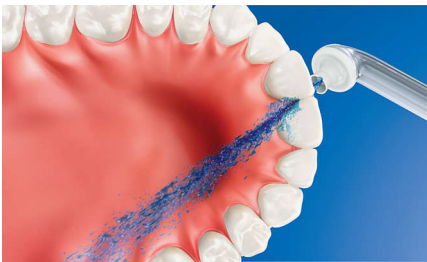

Improves oral health

- Clinically proven as effective as floss for gum health**
- Up to 99.9% plaque removal***
- Helps prevent cavities between teeth

Superior technology

- High performance nozzle
- Air and micro-droplet technology
- Triple burst customizable settings

The easiest way to effectively clean between teeth

- An easy way to start a healthy habit

PHILIPS
sonicare

Interdental nozzles
2 nozzles

HX8032/05

Highlights

Up to 99.9% plaque removal

AirFloss Pro/Ultra removes up to 99.9% of plaque from treated areas.**

Micro-droplet technology

Our clinically-proven results are possible from our unique technology that combines air and mouthwash or water to powerfully yet gently clean between teeth and along the gumline.

Easily start a healthy habit

Interproximal cleaning is very important to overall oral health. AirFloss is an easy way to

clean deeper between teeth, helping to form a healthy habit.

Better gum health

Philips Sonicare AirFloss Pro/Ultra is clinically proven to improve gum health as much as floss.** Helps improve gum health in as little as two weeks.