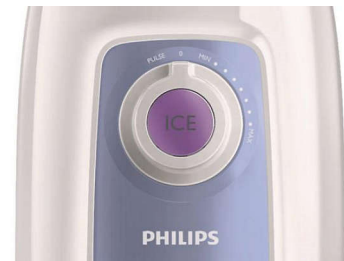

Break-resistant jar

Avoid breakages with this reinforced plastic jar.

Dishwasher-safe parts

All parts except the Philips blender base are dishwasher-safe.

Filter for clear juice

Filter accessory for clear juice without seeds and pips

Ultra-sharp serrated blades

Crush and blend to perfection with these long-lasting, ultra-sharp blades.

Ice crush button

Crush ice with this simple push button.

Detachable blades

Clean easily and effectively by removing the blades from the jar.