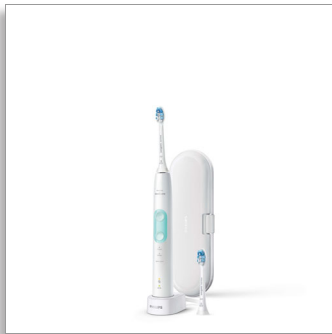

Philips Sonicare
ProtectiveClean 5100
Sonic electric toothbrush

Built-in pressure sensor

3 modes
1 x BrushSync feature
Travel case

HX6857/30

Healthier gums. Gently does it.

Improve gum health up to 100% more than a manual

Feel the difference of a gentle clean with our Pressure Sensor while improving your gum health up to 100% more vs a manual toothbrush

Proven to improve oral health

- Improves gum health by up to 100%*
- Safe & gentle on sensitive areas, orthodontics & dental work