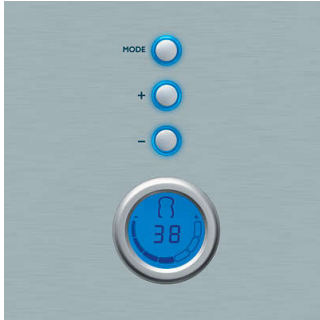

Sophisticated design

- Anodised aluminium housing
- LCD display with digital countdown timer

PHILIPS

Toaster
Long slot 4 function digital LCD

Highlights

Digital control

LCD display with digital countdown timer.

One-side toasting setting

One-side toasting setting for bagels and baguettes.

Anodised aluminium

Made from anodised aluminium for optimal usage: corrosion resistant, scratch proof, fingerprint resistant.