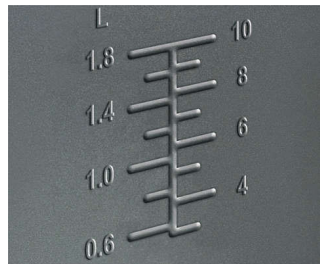

## Intergrated handle

Convenient to carry the rice cooker away from the kitchen, or to serve rice in dining room

## water level indicator

Clear water level marking shows capacity and rice-water ratio