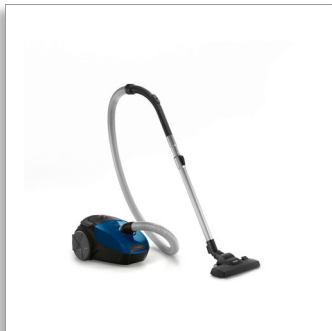

Philips PowerGo  
Vacuum cleaner with bag

**2000 W**

Super Clean Air filter  
3L  
Turbo brush

**FC8296/61**

## High suction power

Removes pet hair from floors and furniture

The Philips PowerGo vacuum cleaner delivers 2000W of cleaning performance with a multipurpose nozzle for any type of floor. Keep the air in your home clean and healthy, too, thanks to our Super Clean Air filter.

### Effortless cleaning

- Large 3-liter capacity means fewer bag changes
- Long 9-meter reach goes further without unplugging
- Onboard accessories are always at hand
- Adjustable suction power for every cleaning task
- Telescopic tube comfortable cleaning

## Deep-cleaning Turbo brush

The rotating Turbo brush nozzle sweeps away pet hair and fluff, gently opening your carpets for a deeper clean.