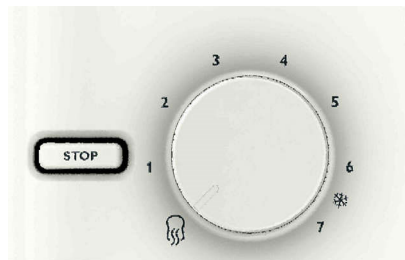

Reheat function

Reheat to warm toast in seconds.

Defrost function

Defrost to toast bread from frozen.

7 levels of browning

7 levels of browning for individual preference.

Cancel function

Cancel: stop at any moment you like by pressing the stop button.

Slide out crumb tray

Slide out crumb tray for easy cleaning.

High lift feature

High lift feature to easily remove small pieces of bread.

Cool wall

Cool wall: cool on the outside while toasting on the inside.