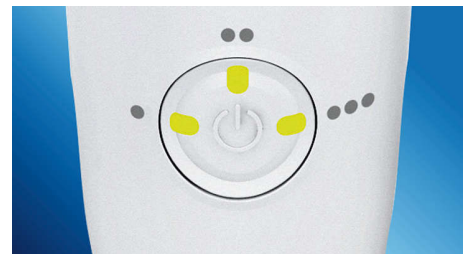

Triple burst customization

AirFloss Pro/Ultra's powerful spray can be customized to your liking, with single, double or triple bursts for each press of the activation button.