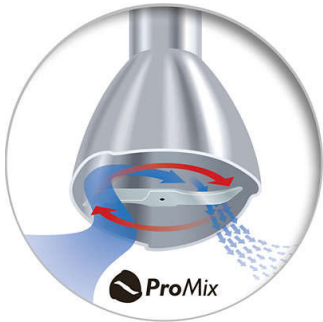

A smooth result in seconds

- Optimal food flow and blending performance

Easy to use

- 2-button release system to easily remove the blending bar
- Single switch
- Slim-grip to fit any hand

For perfect soups, purees, and shakes

- Strong 550 W motor

PHILIPS

Hand blender
550 W, plastic bar ProMix, 0,5 L Beaker, 1 speed

HR1600/01

Highlights

ProMix blending technology

Developed together with the prestigious Stuttgart University, Philips ProMix is a unique, advanced technology that uses a specific triangular shape to create optimal food flow and maximum performance for faster and more consistent blending.

2-button release system

With the 2-button release system of the Philips handblender it is easy to remove the blending bar for easy cleaning.

Single switch

Single switch for easy use.

Slim-grip

The Daily Collection Hand blender has a slim-grip to fit any hand.

- Detachable shaft: With 2 buttons
- Speed setting: 1

Accessories

- Beaker: 0.5 L

Design specifications

- Material housing: PP and rubber
- Color(s): White
- Material blade: Stainless steel
- Material bar: Plastic
- Material beaker: SAN