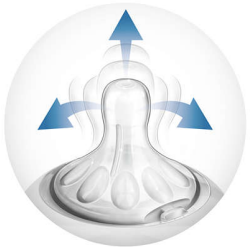

Vents air away from your baby's tummy

- Advanced anti-colic system with innovative twin valve

Easy to hold and grip in any direction

- Ergonomic shape for maximum comfort
- Simple to use and clean, quick and easy assembly

Highlights

Natural latch on

The wide breast shaped nipple promotes natural latch on similar to the breast, making it easy for your baby to combine breast and bottle feeding.

Unique comfort petals

Petals inside the nipple increase softness and flexibility without nipple collapse. Your baby will enjoy a more comfortable and contented feed.

Advanced anti-colic valve

Innovative twin valve designed to reduce colic and discomfort by venting air into the bottle and not baby's tummy.

This bottle is BPA free*

The Philips Avent Natural bottle is made of BPA free* material (polypropylene).