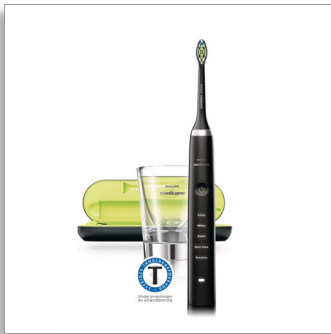

Philips Sonicare
DiamondClean
Sonic electric toothbrush

5 modes

2 brush heads
Glass charger, travel case
with Polish mode

HX9352/04

Whiter, healthier teeth for life

Best Philips Sonicare whitening sonic toothbrush

Sonicare's best whitening in our most elegant Philips Sonicare electric toothbrush. Switch to Sonicare.

Proven to improve oral health

- A whiter smile in 1 week with our DiamondClean brush head*
- Improves gum health in just 2 weeks*
- Up to 7x more plaque removal than a manual toothbrush
- Choose from 5 modes including Polish and Sensitive
- Safe and gentle for your oral health needs

Design with storage in mind

Your deluxe USB travel case doubles as a charger so you stay topped up on the go. Place your toothbrush in the case and connect to your laptop or plug into a wall socket. Also includes a brush head holder for extra hygiene when traveling. As for charging at home, our sleek charger glass fits stylishly into your bathroom and doubles as a glass for rinsing after brushing. Simply place your brush into the glass. Enjoy two weeks of regular use from a single full charge.